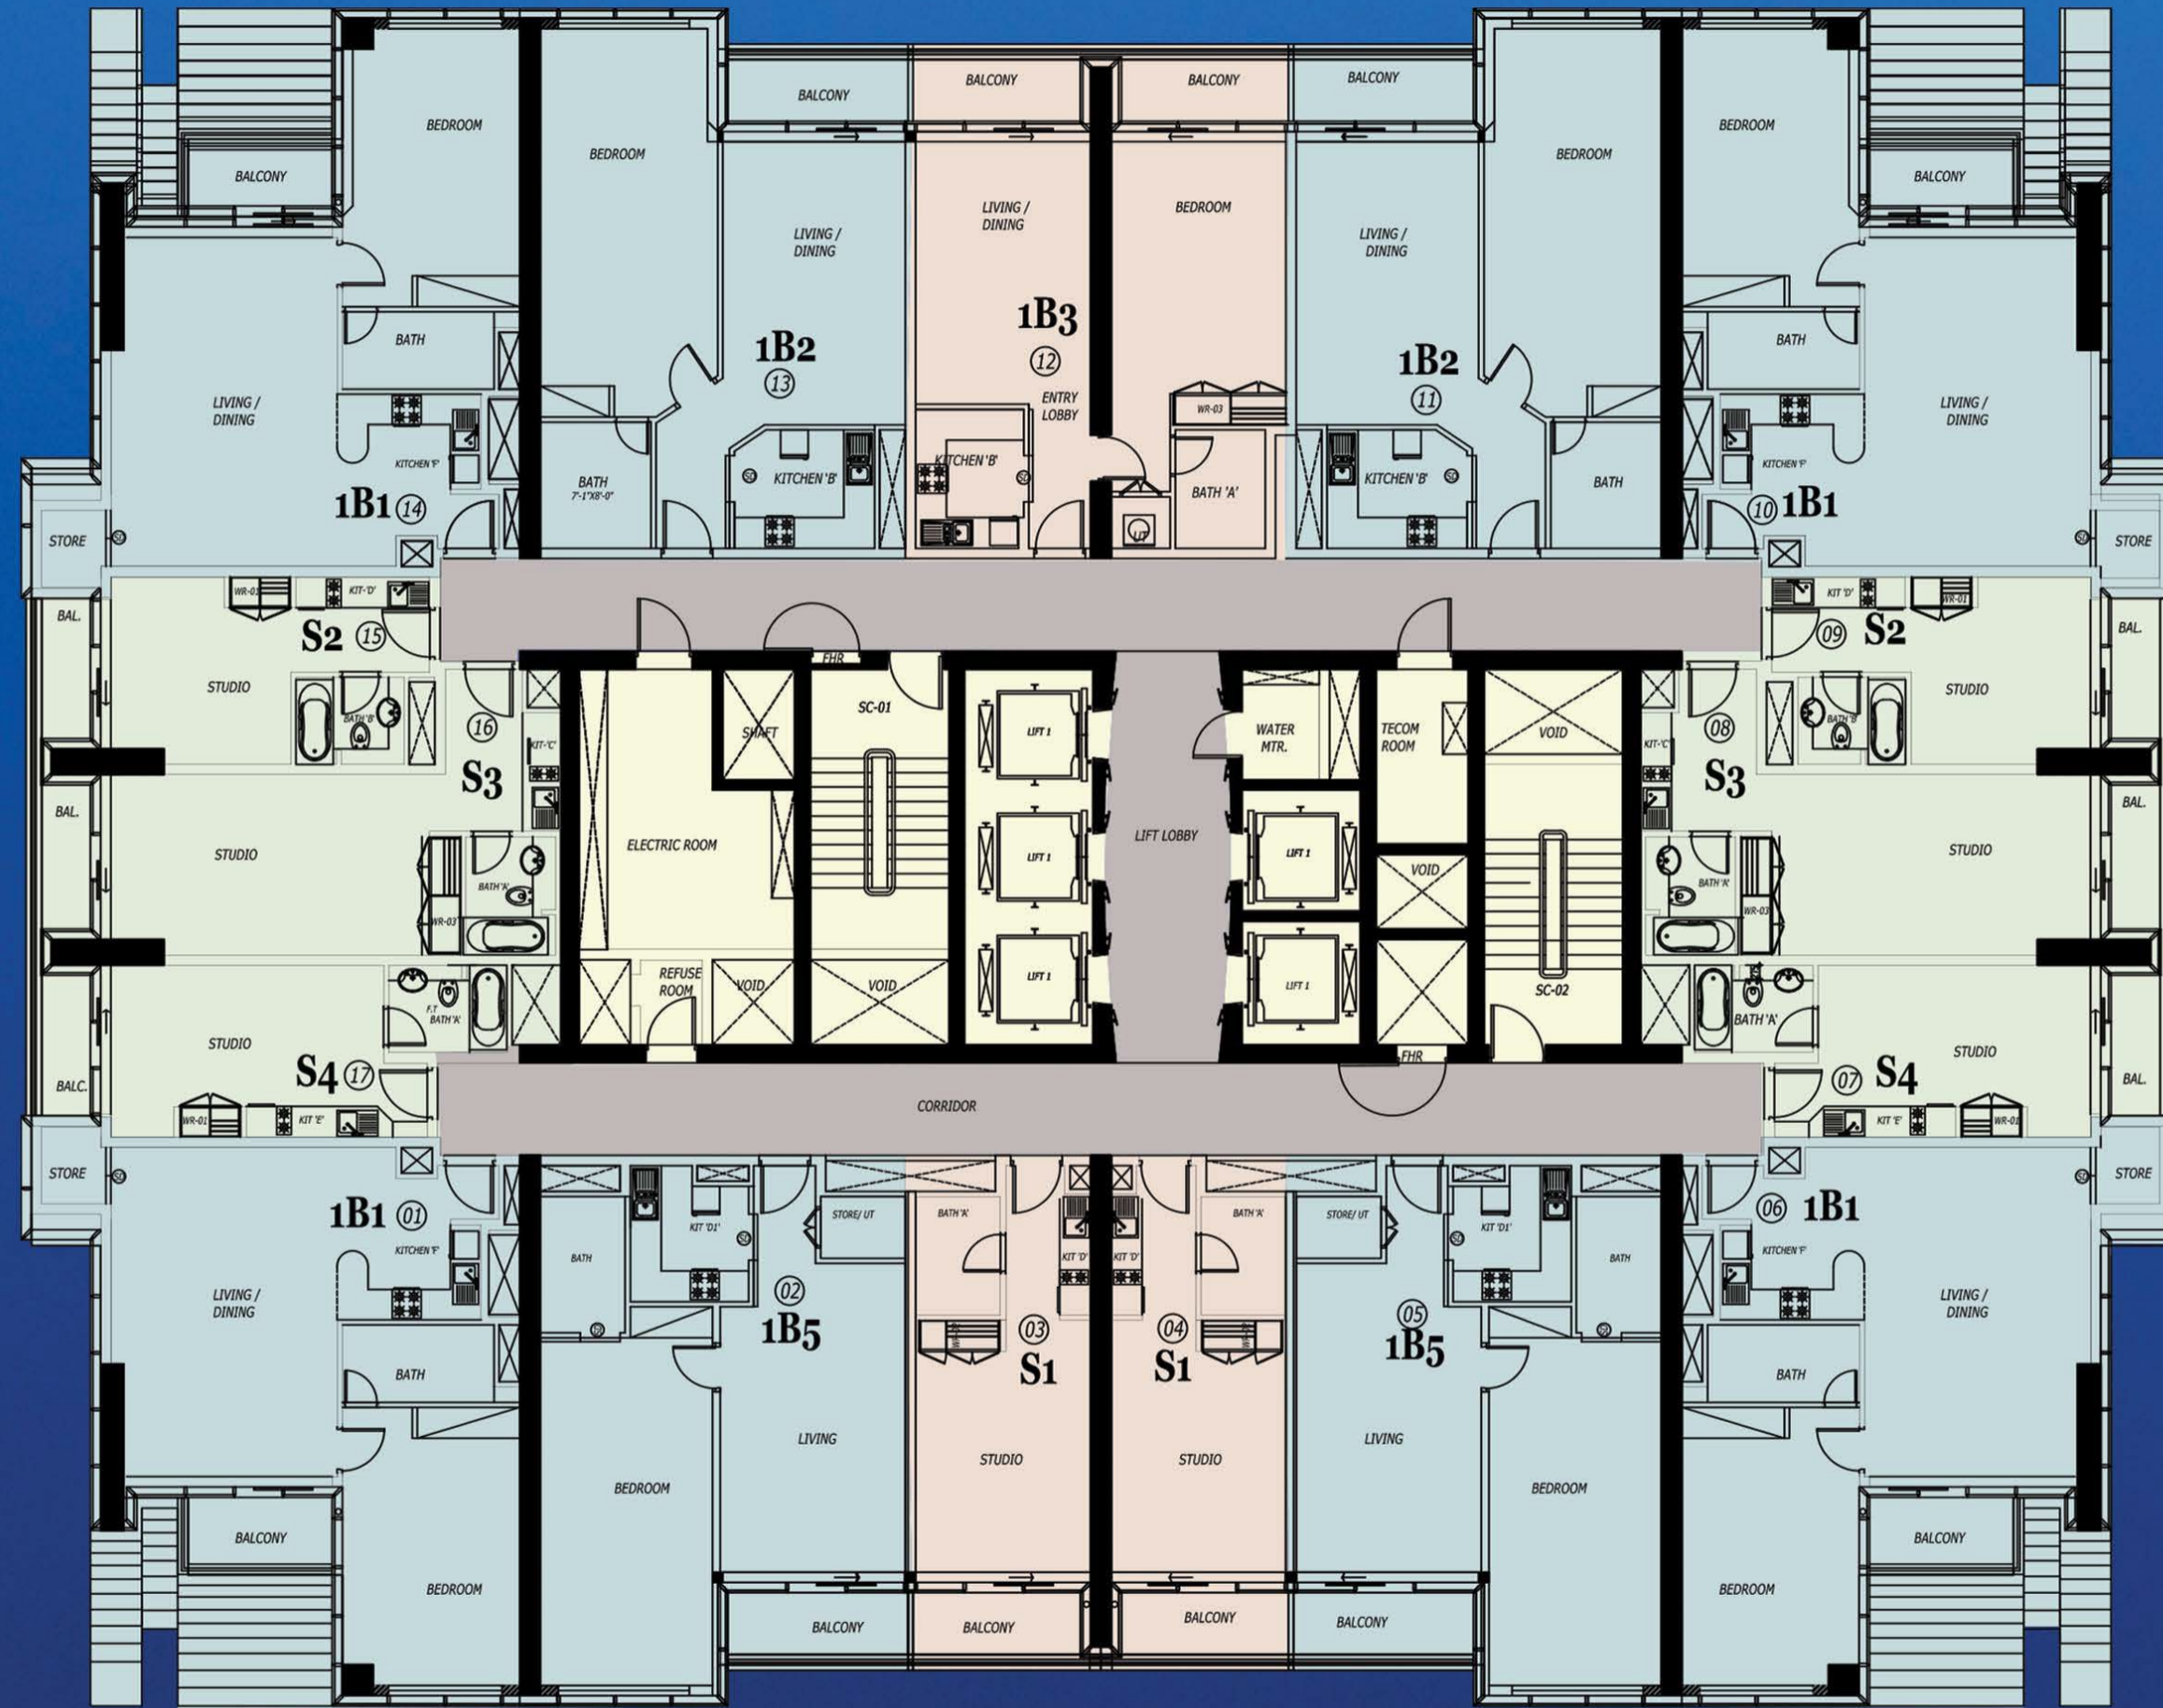

STUDIO

TYPE 1
Area 535 sq.ft

TYPE 2
Area 443-487 sq.ft

TYPE 3
Area 664 sq.ft

TYPE 4
Area 454-500 sq.ft

STUDIO FLOOR PLAN
 (1st to 15th floor)

GOLDCREST VIEWS-2

UNIT NAME	UNIT TYPE	AREA (SQ.FT.)	NO. OF UNITS
Studio Type 1	Studio	535	30
Studio Type 2	Studio	443-487	30
Studio Type 3	Studio	664	30
Studio Type 4	Studio	454-500	30