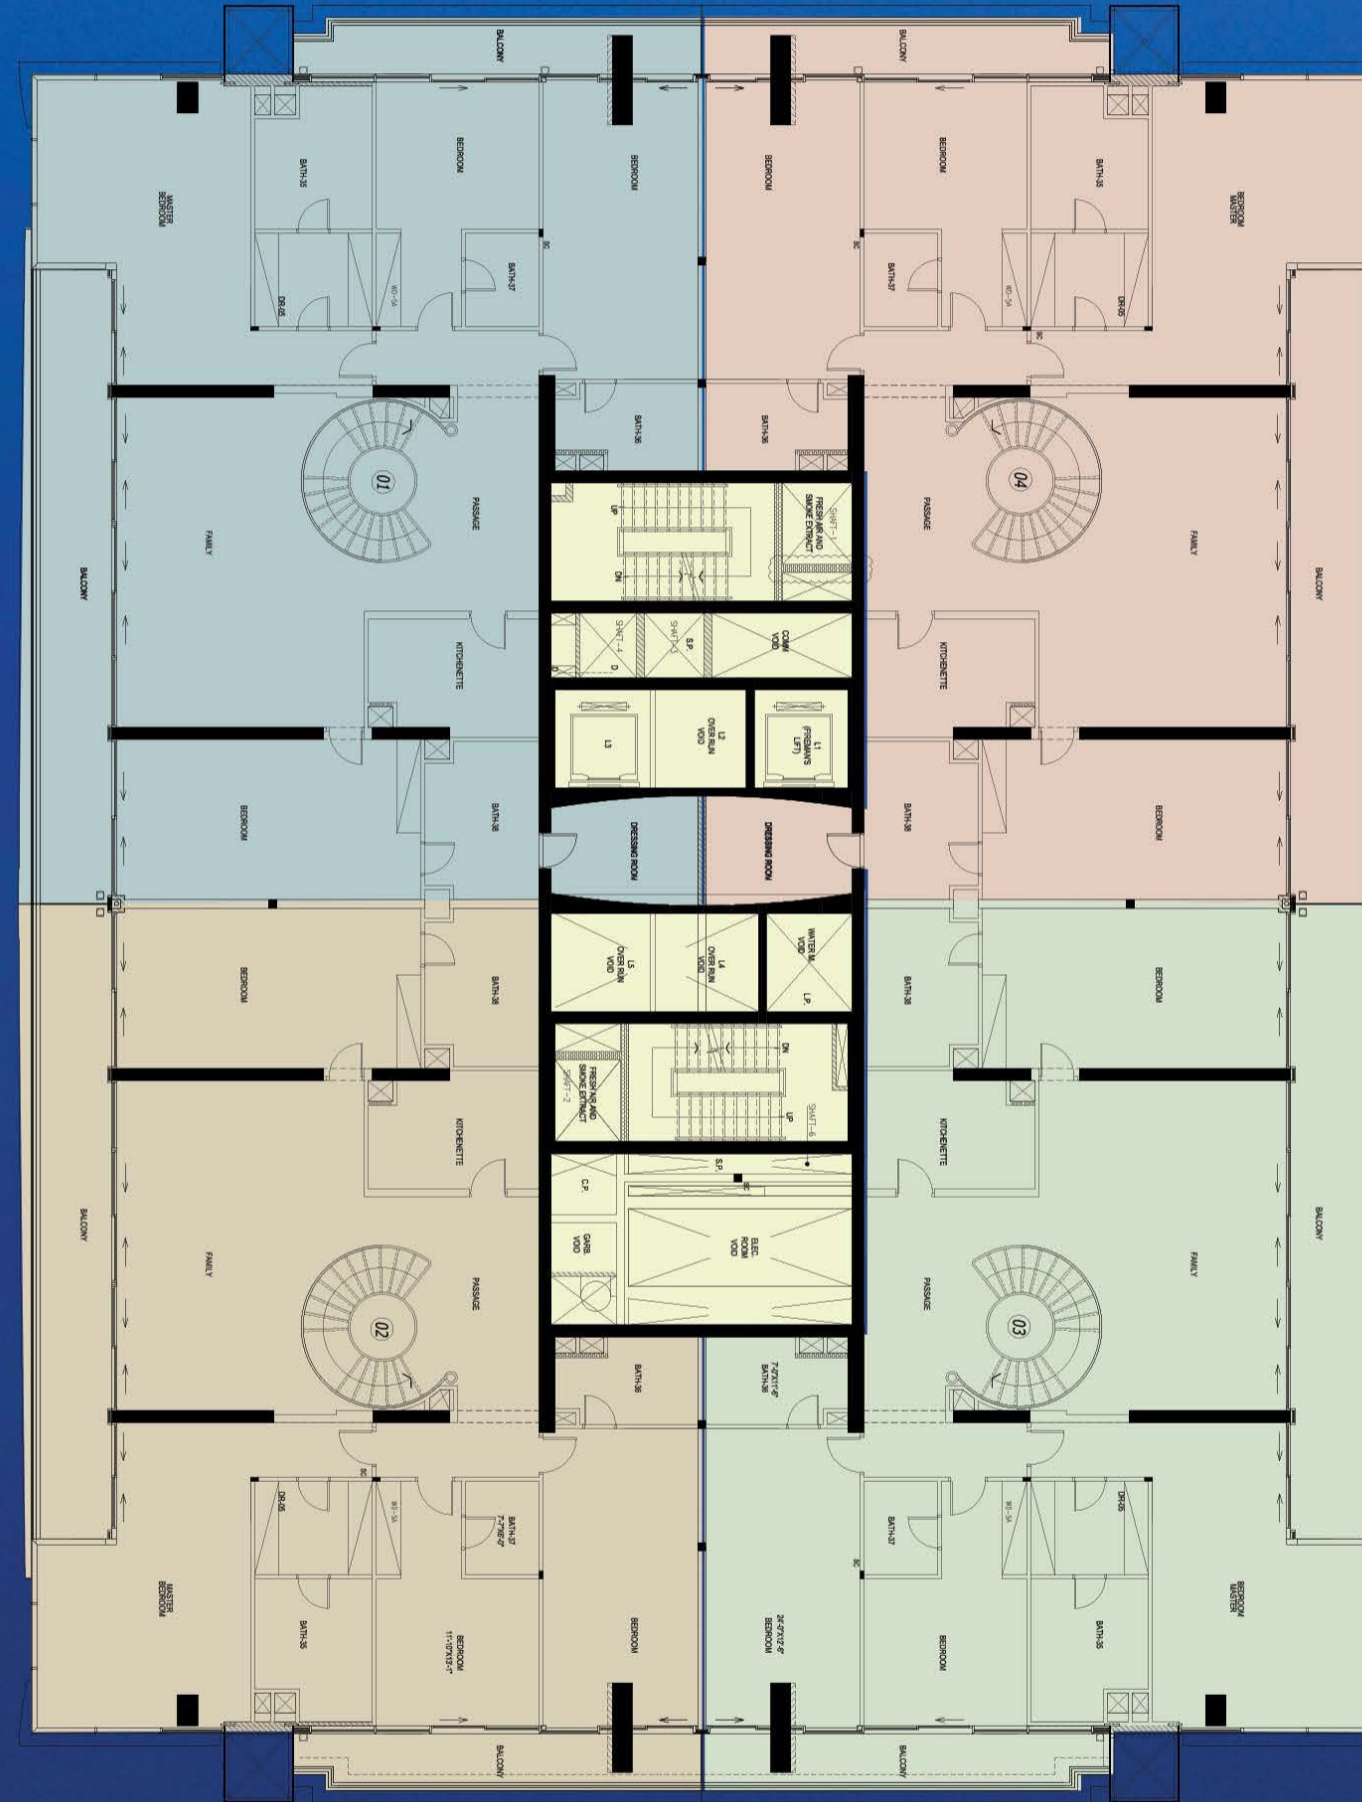

5 BED DUPLEX PENTHOUSE

LOWER LEVEL

UPPER LEVEL

DUPLEX PENTHOUSE WITH POOL
Area 8532 sq.ft

5 BED DUPLEX PENTHOUSE

5 BED DUPLEX PENTHOUSE PLAN (LOWER LEVEL)
(36th to 39th floor)

GOLDCREST VIEWS-1

5 BED DUPLEX PENTHOUSE PLAN (UPPER LEVEL)
(36th to 39th floor)

GOLDCREST VIEWS-1

UNIT NAME	UNIT TYPE	AREA (SQ.FT.)	NO. OF UNITS
5 Bed Duplex Penthouse with Pool	Penthouse	8532	8