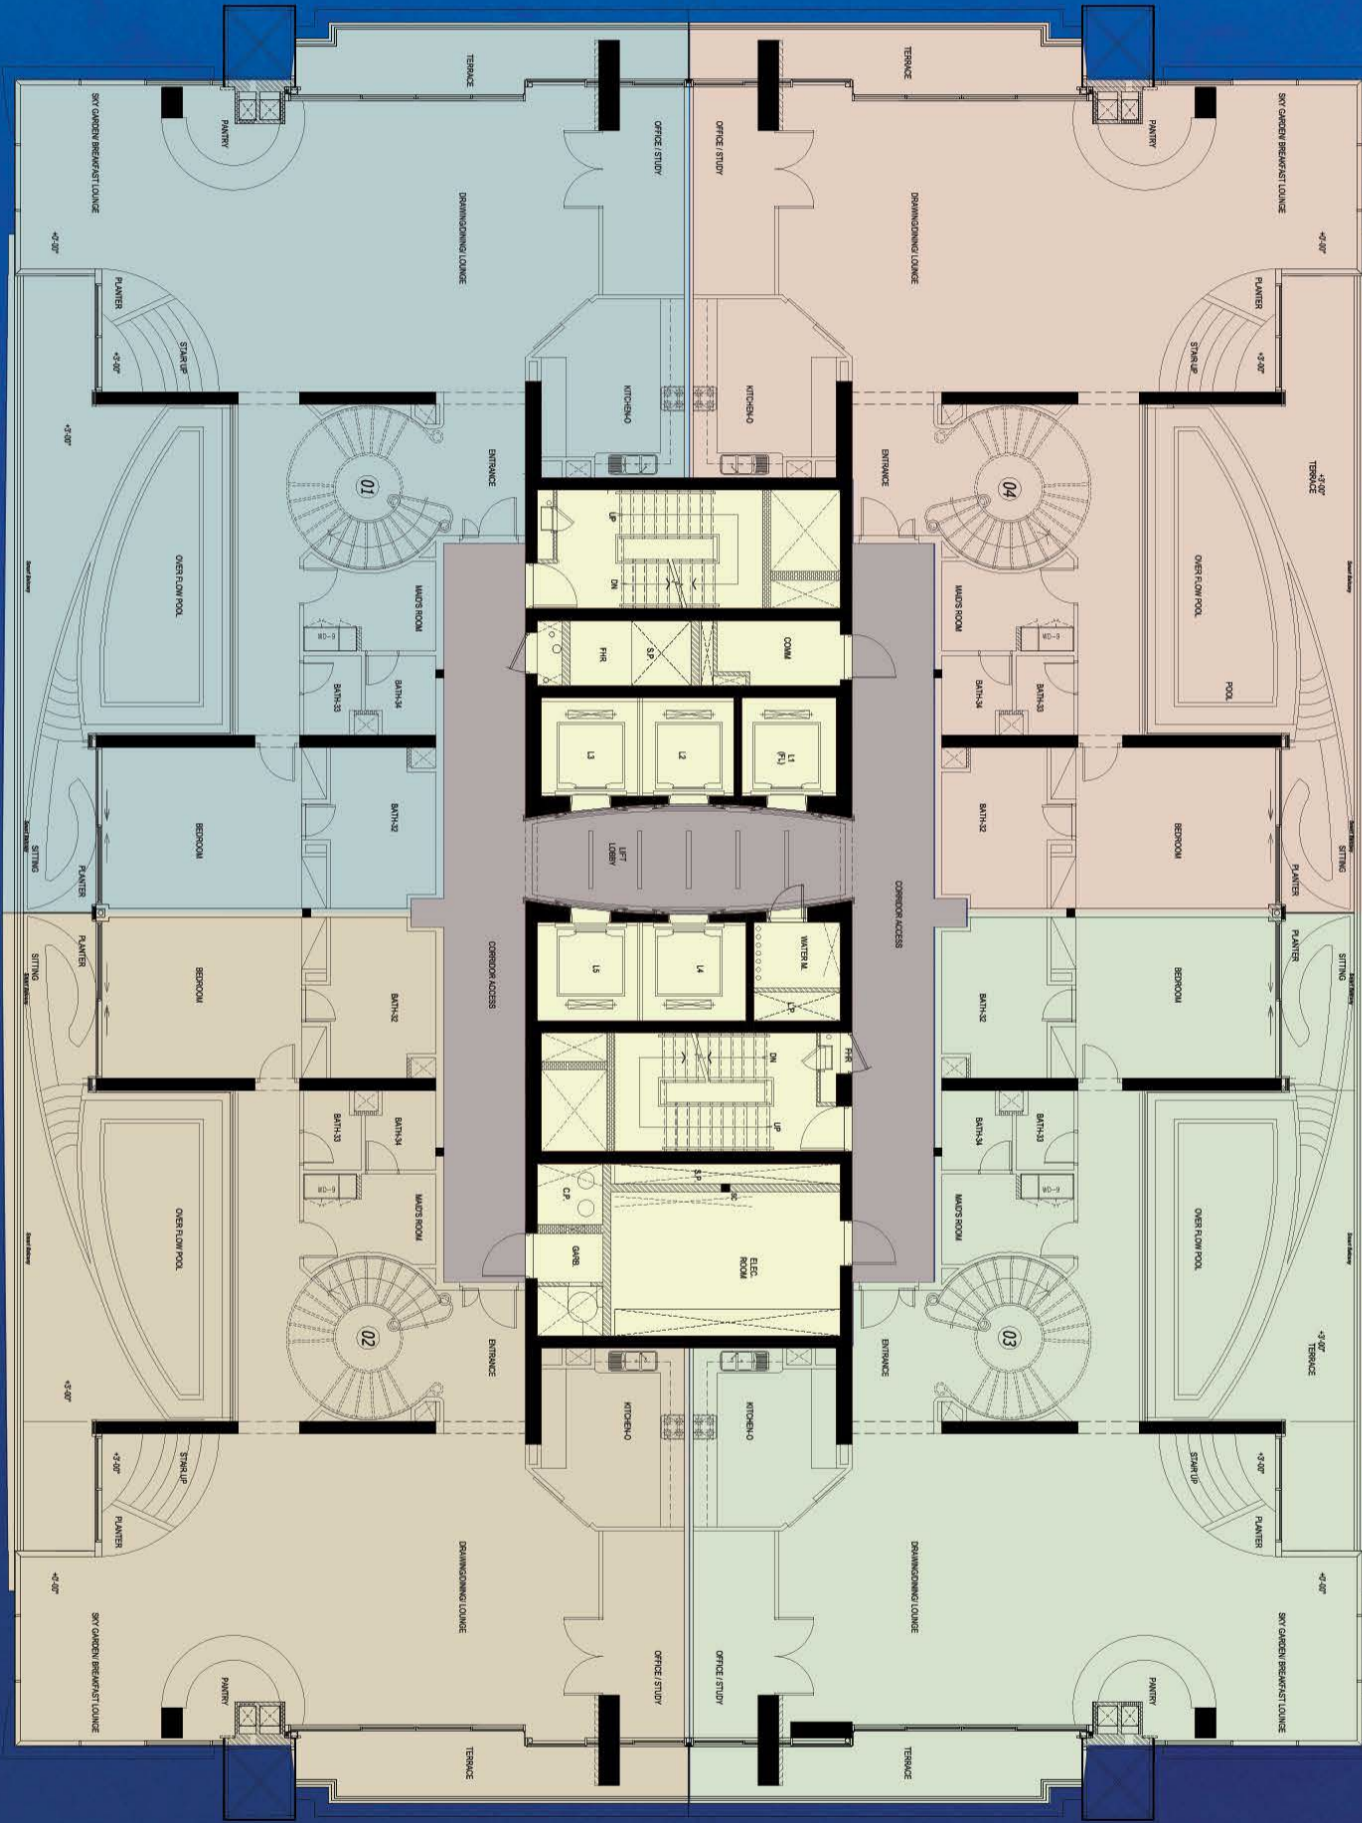

5 BED DUPLEX PENTHOUSE

LOWER LEVEL

UPPER LEVEL

DUPLEX PENTHOUSE WITH POOL
Area 8532 sq.ft

5 BED DUPLEX PENTHOUSE

5 BED DUPLEX PENTHOUSE PLAN (LOWER LEVEL)
(36th to 39th floor)

GOLDCREST VIEWS-1

5 BED DUPLEX PENTHOUSE PLAN (UPPER LEVEL)
(36th to 39th floor)

GOLDCREST VIEWS-1

UNIT NAME	UNIT TYPE	AREA (SQ.FT.)	NO. OF UNITS
5 Bed Duplex Penthouse with Pool	Penthouse	8532	8