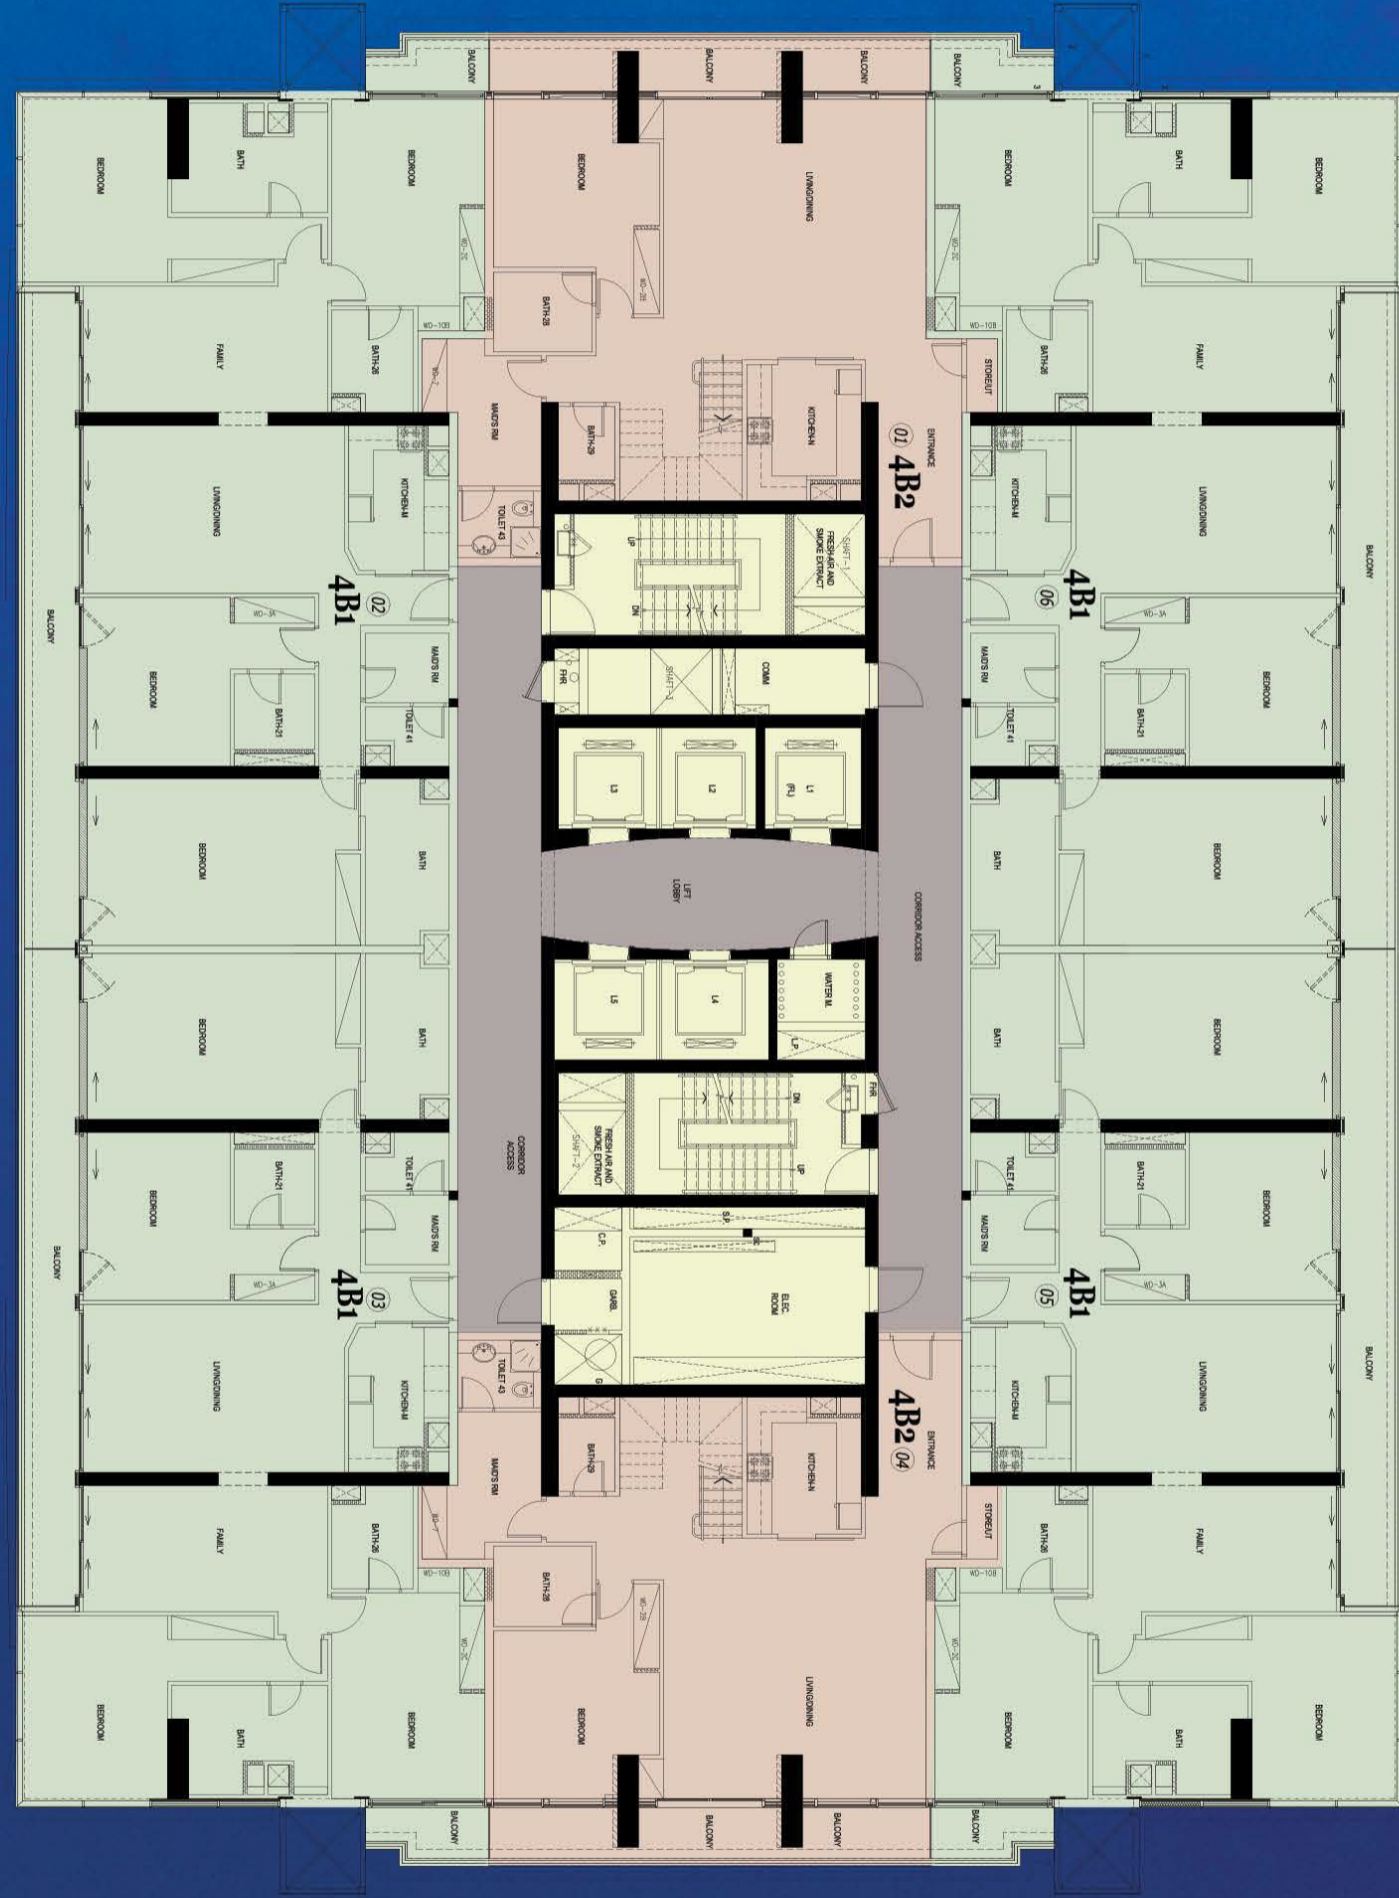

4 BED PENTHOUSE

TYPE 1 PENTHOUSE

Area 3044 sq.ft

4 BED DUPLEX PENTHOUSE

TYPE 2 DUPLEX PENTHOUSE
Area (Lower + Upper Level) 3865 sq.ft

4 BED DUPLEX PENTHOUSE

4 BED DUPLEX PENTHOUSE PLAN (LOWER LEVEL)
(26th to 35th floor)

GOLDCREST VIEWS-1

4 BED DUPLEX PENTHOUSE PLAN (UPPER LEVEL)
(26th to 35th floor)

GOLDCREST VIEWS-1

UNIT NAME	UNIT TYPE	AREA (SQ.FT.)	NO. OF UNITS
4 Bed Penthouse Type 1	4 x Bed	3044	40
4 Bed Duplex Penthouse Type 2	4 x Bed	3865	10