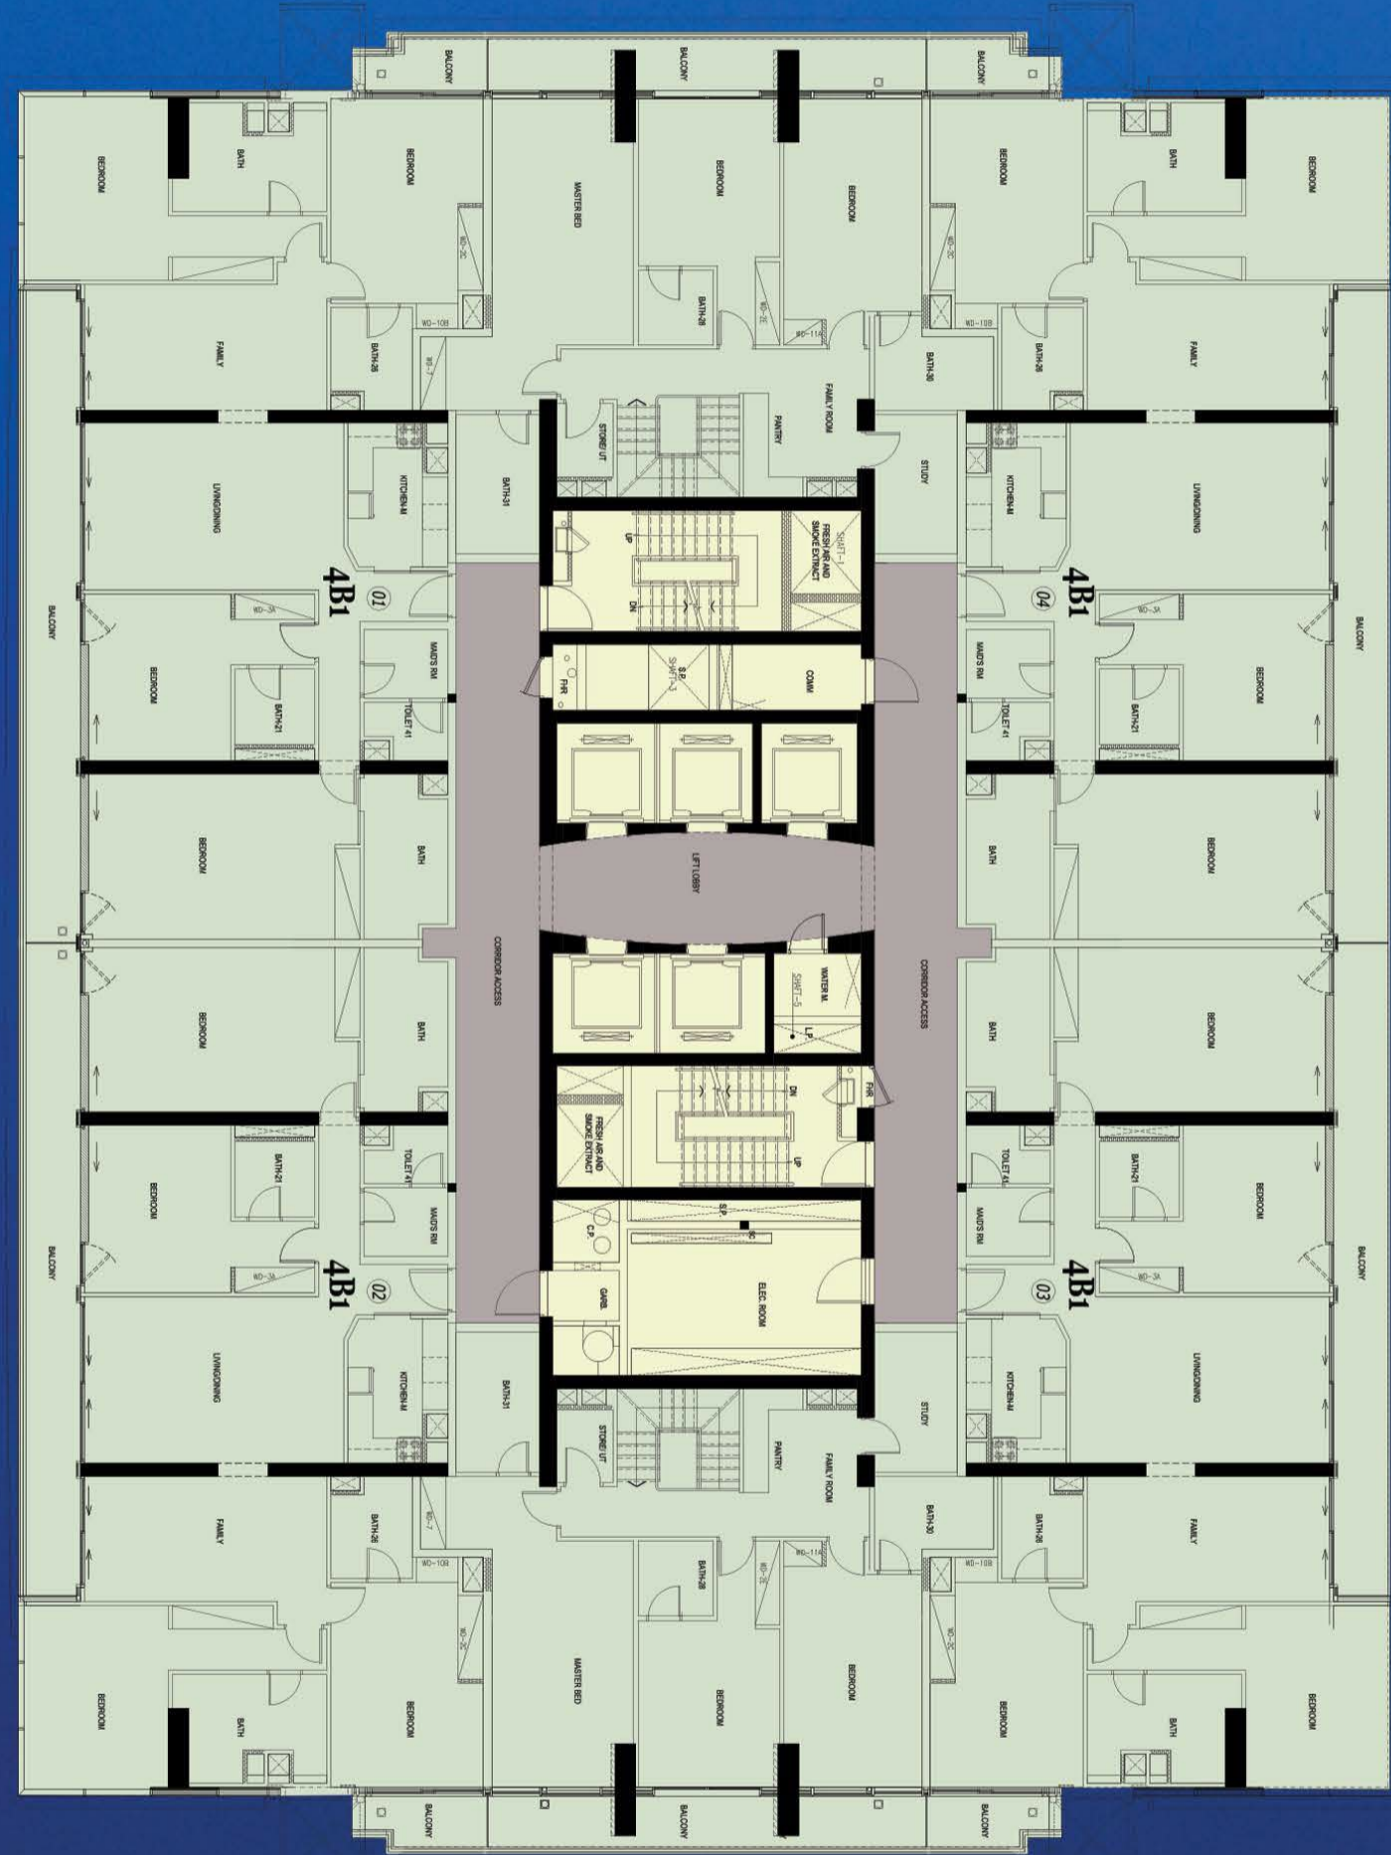

4 BED PENTHOUSE

TYPE 1 PENTHOUSE

Area 3044 sq.ft

4 BED DUPLEX PENTHOUSE

TYPE 2 DUPLEX PENTHOUSE
Area (Lower + Upper Level) 3865 sq.ft

4 BED DUPLEX PENTHOUSE

4 BED DUPLEX PENTHOUSE PLAN (LOWER LEVEL)
(26th to 35th floor)

GOLDCREST VIEWS-1

4 BED DUPLEX PENTHOUSE PLAN (UPPER LEVEL)
(26th to 35th floor)

GOLDCREST VIEWS-1

UNIT NAME	UNIT TYPE	AREA (SQ.FT.)	NO. OF UNITS
4 Bed Penthouse Type 1	4 x Bed	3044	40
4 Bed Duplex Penthouse Type 2	4 x Bed	3865	10