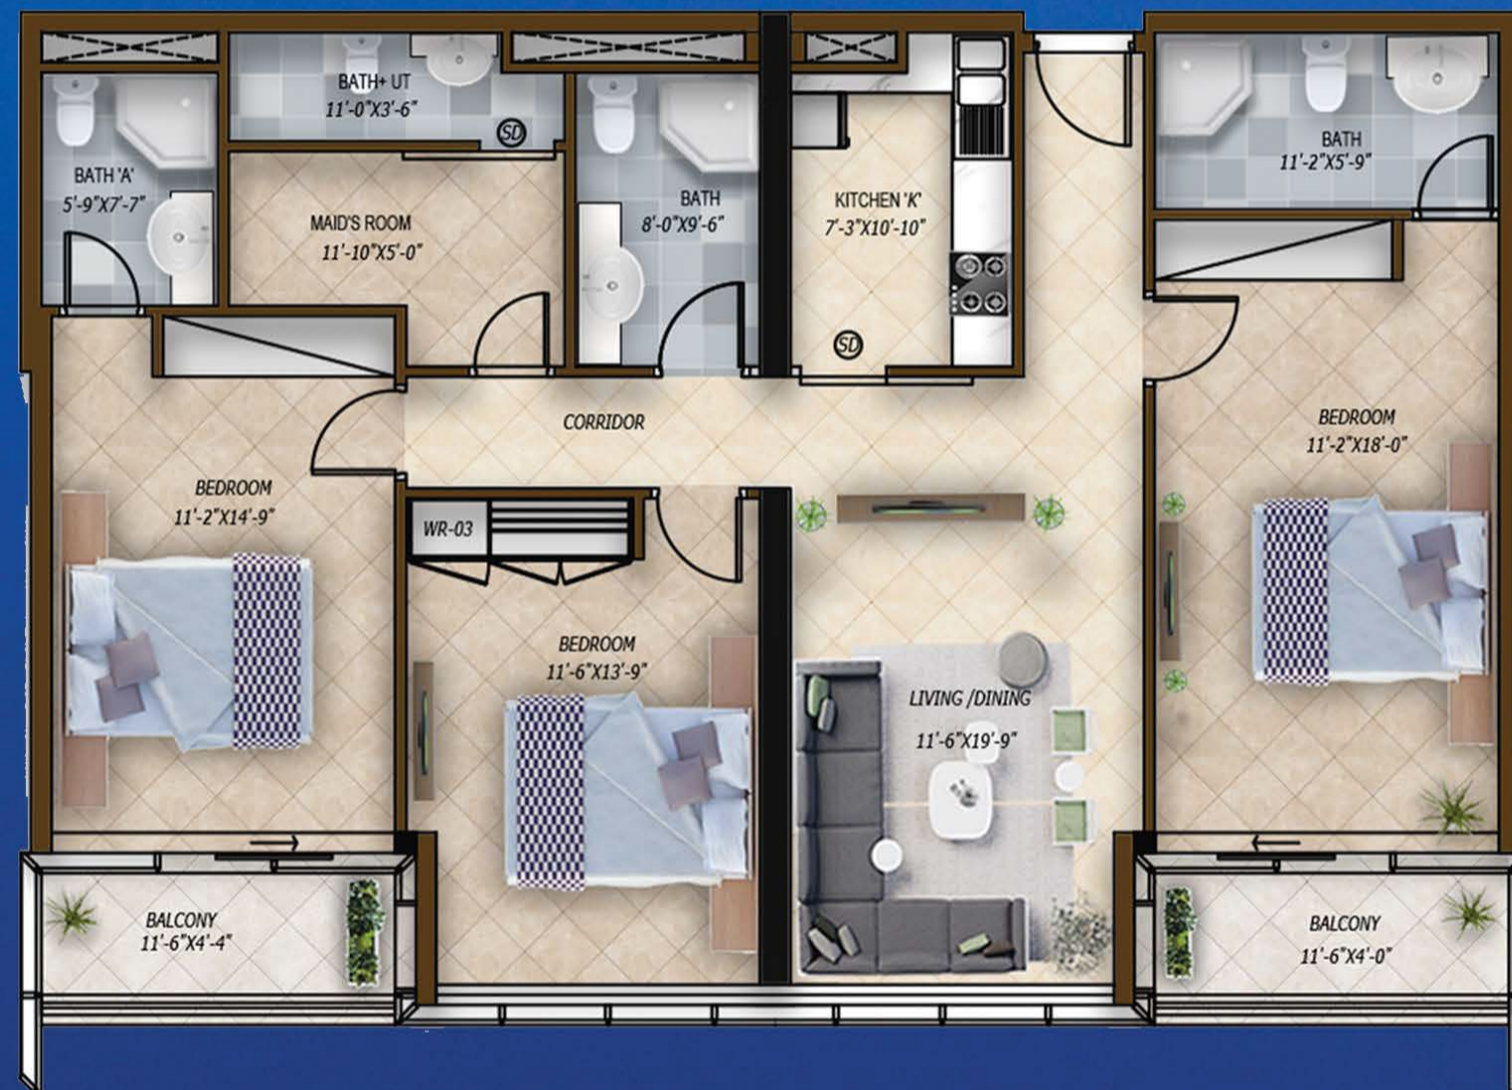

3 BED PENTHOUSE

TYPE 1
Area 2657 sq.ft

TYPE 2
Area 2697-2705 sq.ft

3 BED FLOOR PLAN
(21st to 25th floor)

GOLDCREST VIEWS-1

UNIT NAME	UNIT TYPE	AREA (SQ.FT.)	NO. OF UNITS
3 Bed Penthouse Type 1	3 x Bed	2657	20
3 Bed Penthouse Type 2	3 x Bed	2697-2705	10

3 BED PENTHOUSE

TYPE 1
Area 2380-2428 sq.ft

TYPE 2
Area 2308-2356 sq.ft

TYPE 3

 Area 2138 sq.ft

TYPE 4

 Area 2065 sq.ft

3 BED PENTHOUSE

3 BED FLOOR PLAN
(25th to 30th floor)

GOLDCREST VIEWS-1

UNIT NAME	UNIT TYPE	AREA (SQ.FT.)	NO. OF UNITS
3 Bed Penthouse Type 1	3 x Bed	2380-2428	12
3 Bed Penthouse Type 2	3 x Bed	2308-2356	12
3 Bed Penthouse Type 3	3 x Bed	2138	6
3 Bed Penthouse Type 4	3 x Bed	2065	6