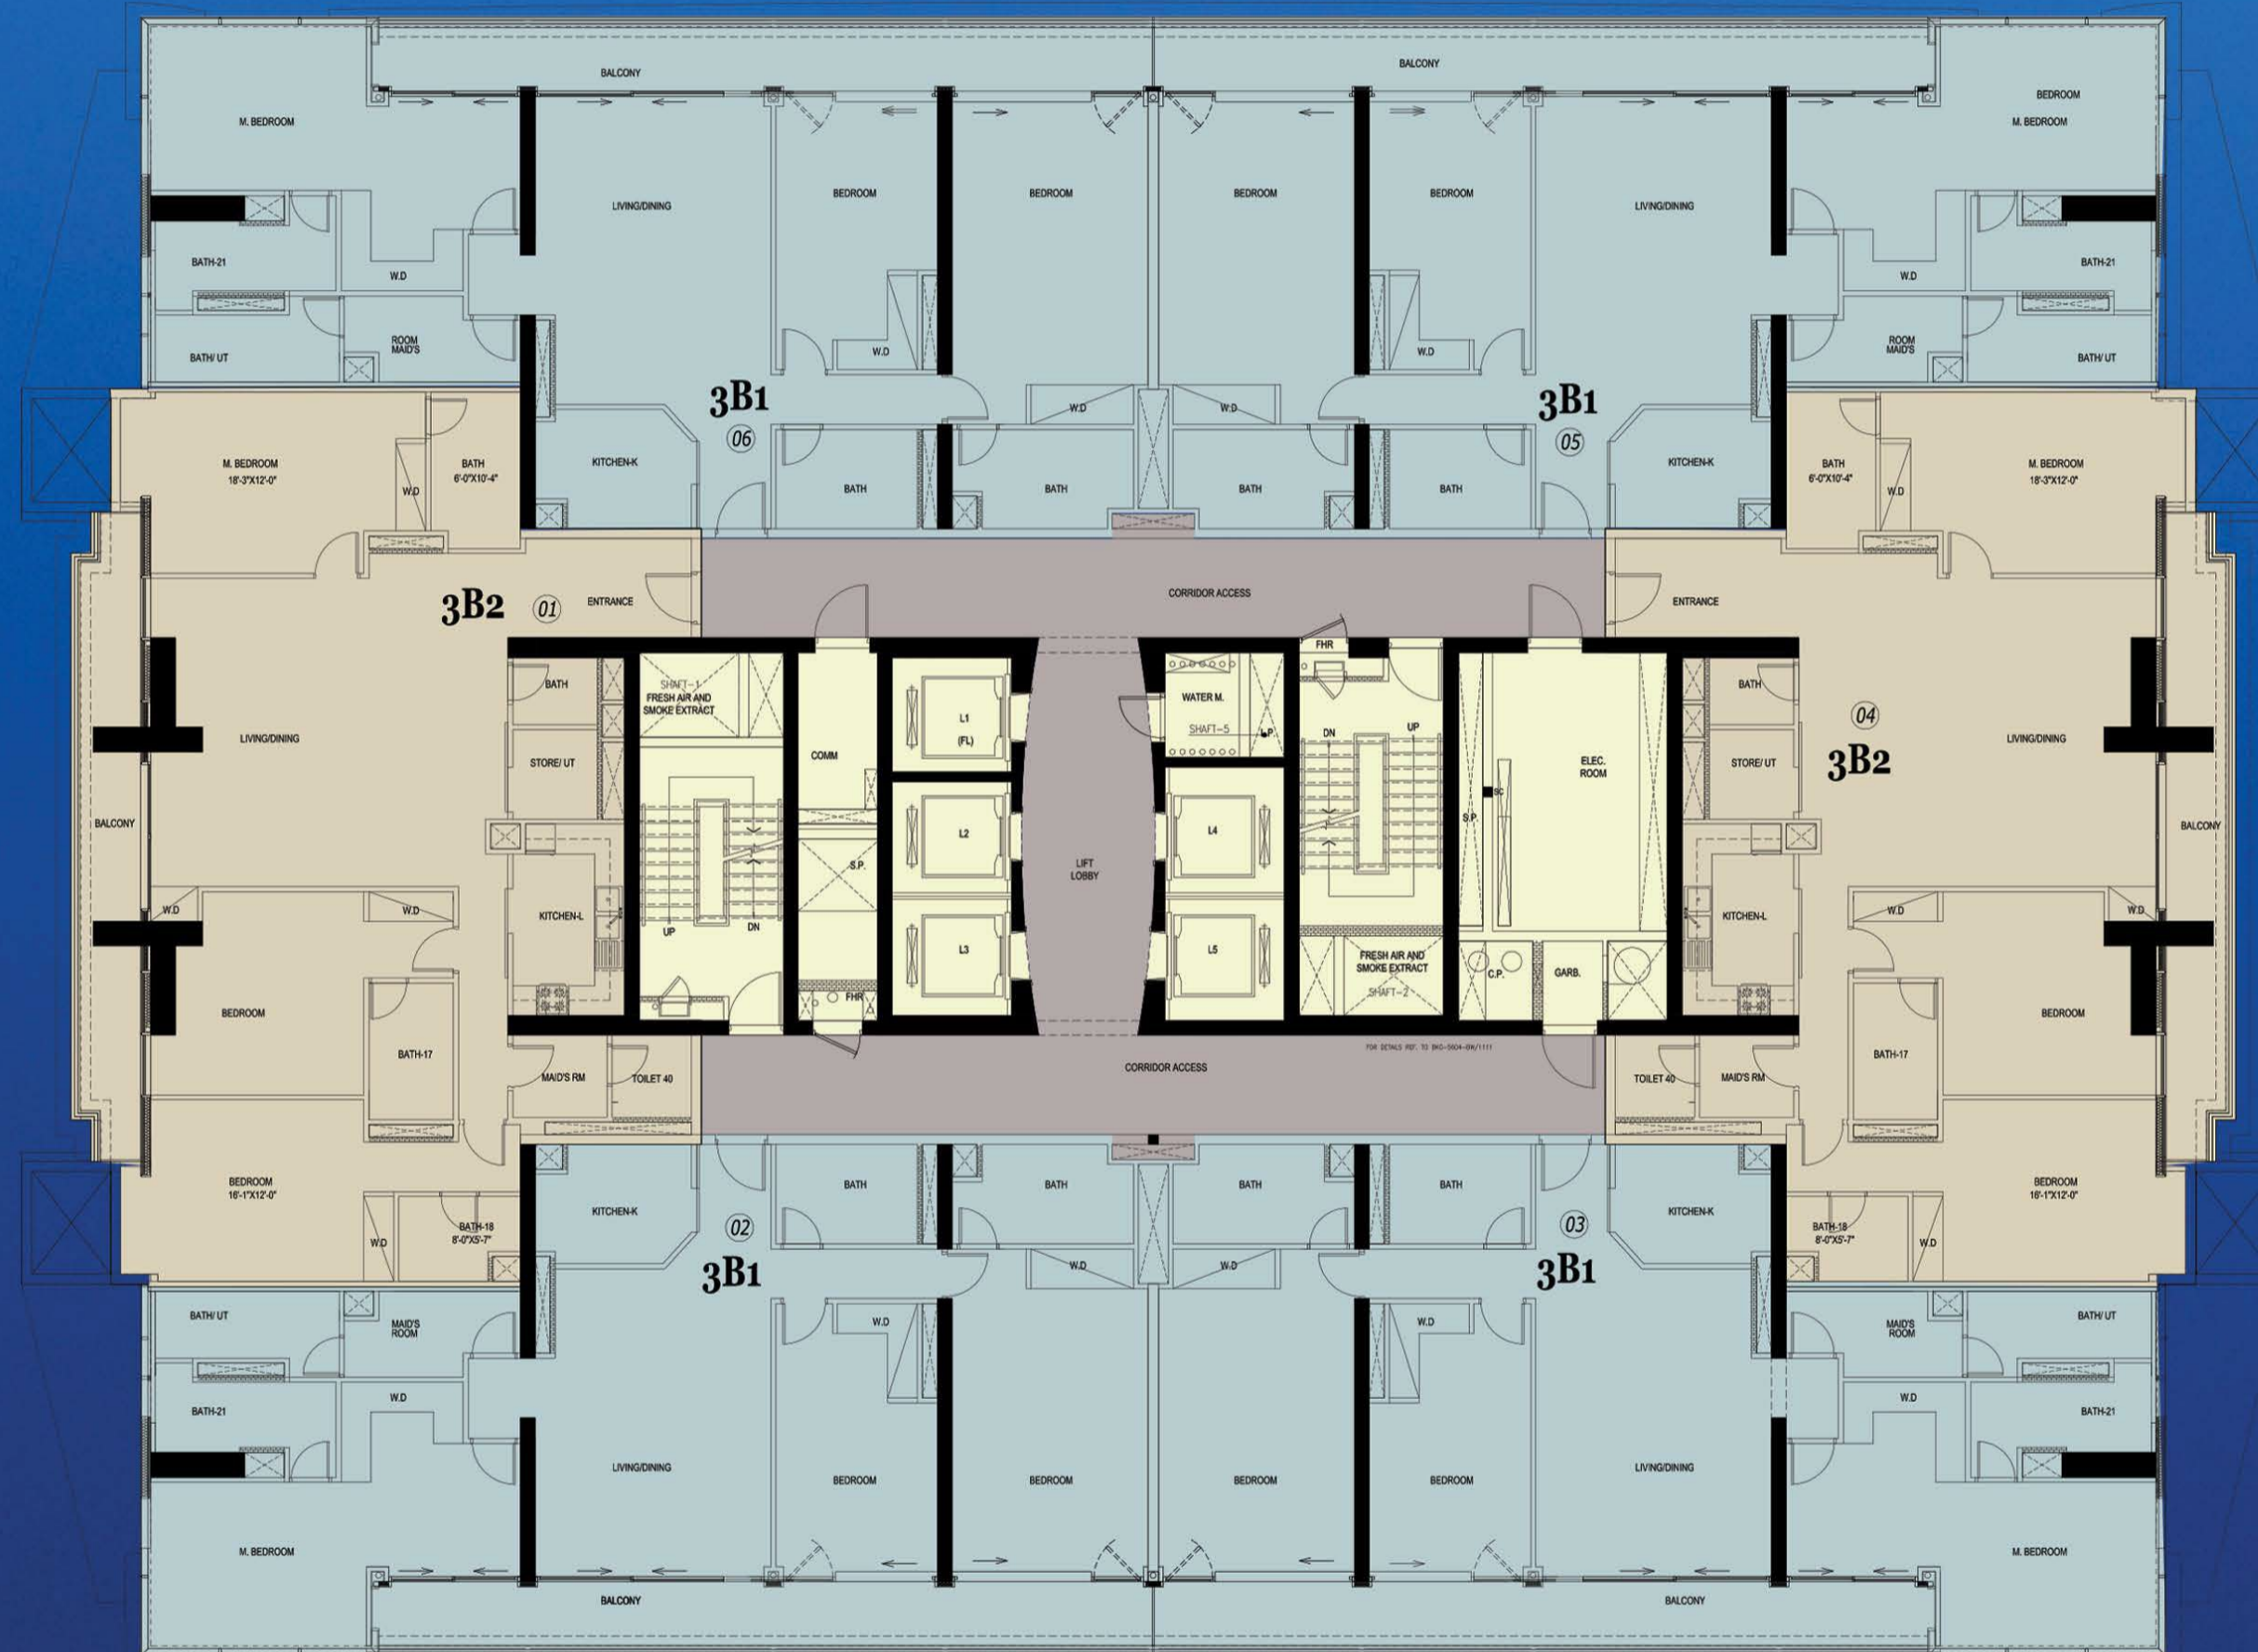

3 BED PENTHOUSE

TYPE 1
Area 2657 sq.ft

TYPE 2
Area 2697-2705 sq.ft

3 BED FLOOR PLAN
(21st to 25th floor)

GOLDCREST VIEWS-1

UNIT NAME	UNIT TYPE	AREA (SQ.FT.)	NO. OF UNITS
3 Bed Penthouse Type 1	3 x Bed	2657	20
3 Bed Penthouse Type 2	3 x Bed	2697-2705	10

3 BED PENTHOUSE

TYPE 1
Area 2380-2428 sq.ft

TYPE 2
Area 2308-2356 sq.ft

TYPE 3

 Area 2138 sq.ft

TYPE 4

 Area 2065 sq.ft

3 BED PENTHOUSE

3 BED FLOOR PLAN
(25th to 30th floor)

GOLDCREST VIEWS-1

UNIT NAME	UNIT TYPE	AREA (SQ.FT.)	NO. OF UNITS
3 Bed Penthouse Type 1	3 x Bed	2380-2428	12
3 Bed Penthouse Type 2	3 x Bed	2308-2356	12
3 Bed Penthouse Type 3	3 x Bed	2138	6
3 Bed Penthouse Type 4	3 x Bed	2065	6