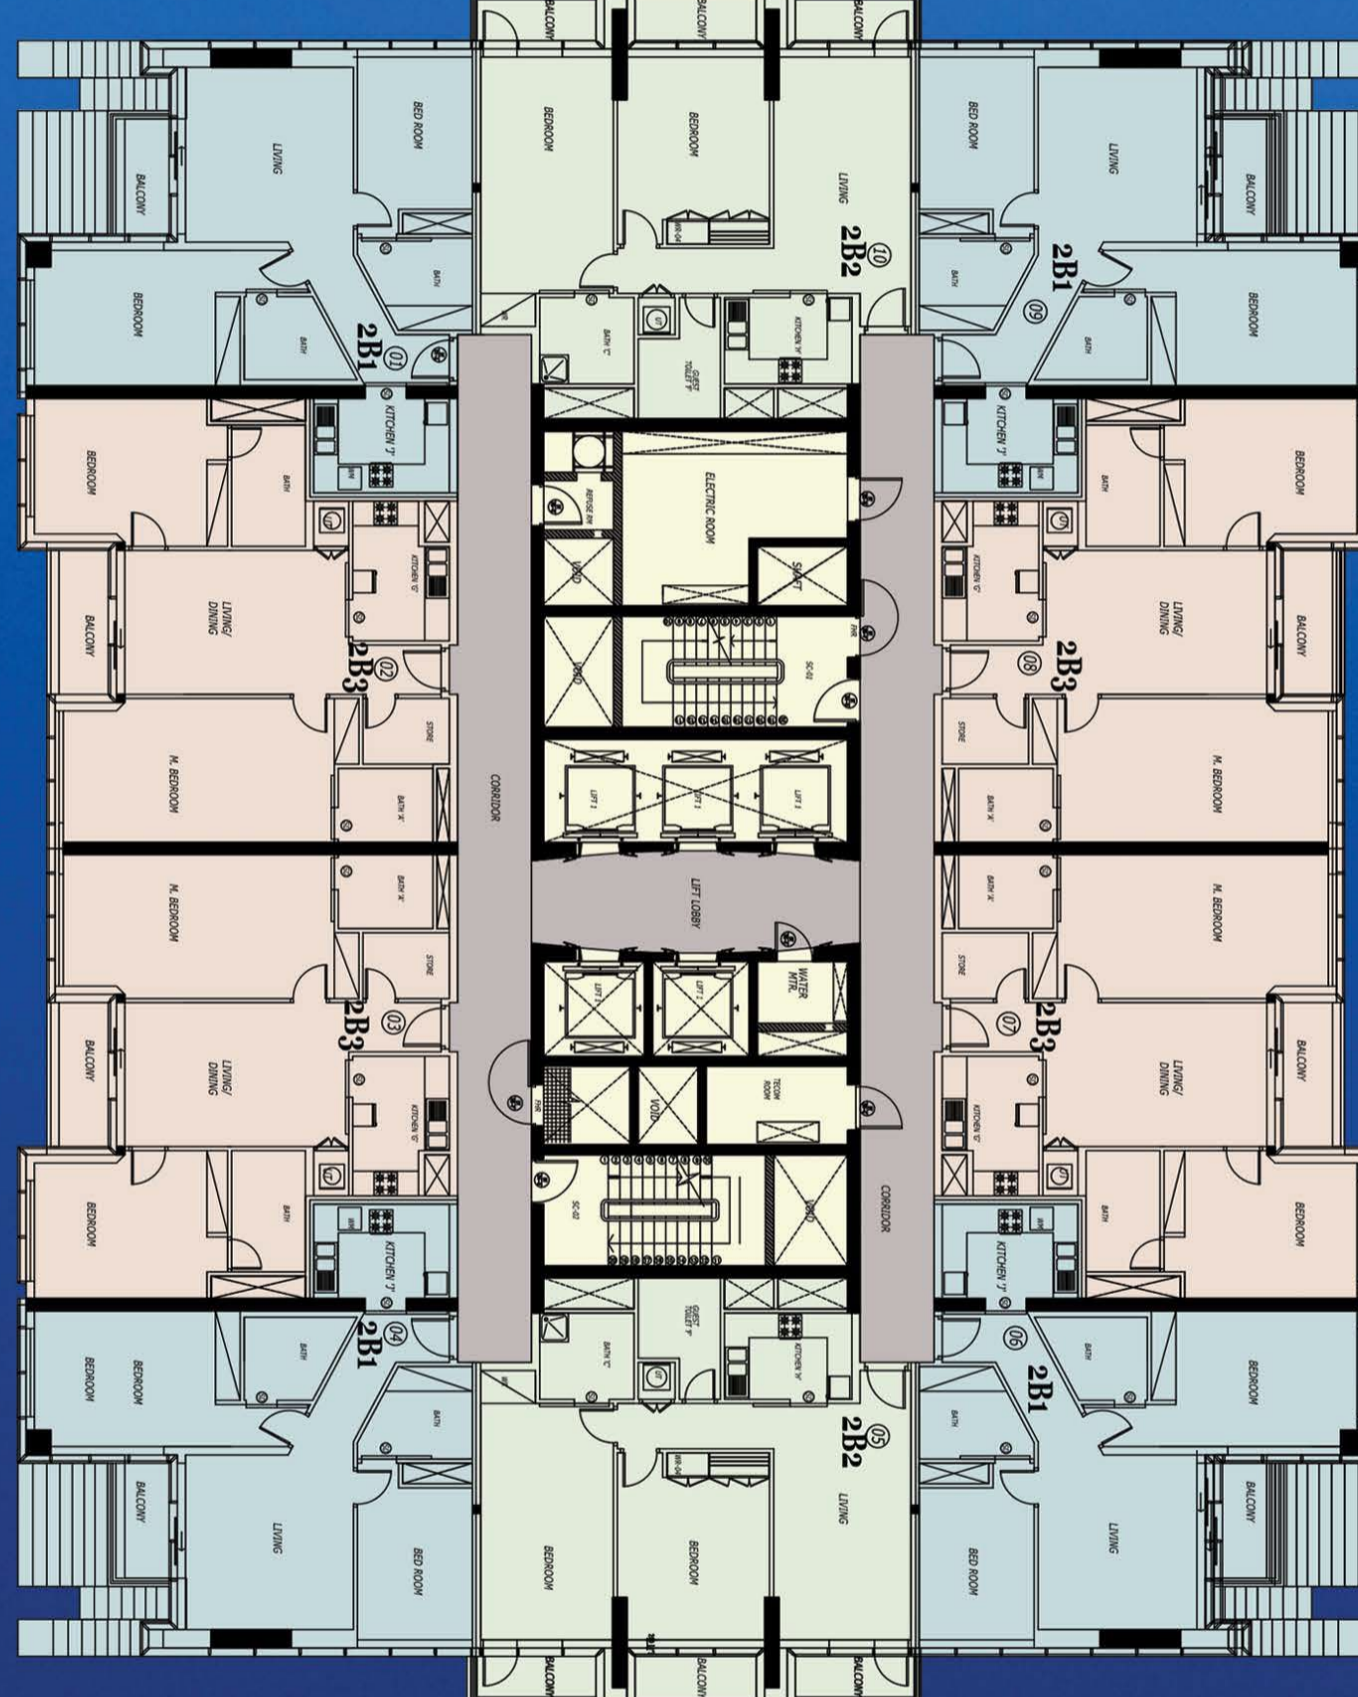

FLOOR PLAN

2 BED SUITE

TYPE 1
Area 1273-1490 sq.ft

TYPE 2
Area 1799 sq.ft

TYPE 3
Area 1578-1731 sq.ft

2 BED FLOOR PLAN
(1st to 19th floor)

GOLDCREST VIEWS-1

UNIT NAME	UNIT TYPE	AREA (SQ.FT.)	NO. OF UNITS
2 Bed Suite Type 1	2 x Bed	1273-1490	76
2 Bed Suite Type 2	2 x Bed	1799	76
2 Bed Suite Type 3	2 x Bed	1578-1731	38

TYPE 1
Area 1250-1461 sq.ft

TYPE 2
Area 1471-1500 sq.ft

2 BED SUITE

TYPE 3
Area 1539 sq.ft

TYPE 4
Area 1248-1411 sq.ft

2 BED FLOOR PLAN
 (1st to 8th floor)

GOLDCREST VIEWS-2

2 BED FLOOR PLAN
 (7th to 24th floor)
 (31st to 38th floor)

GOLDCREST VIEWS-2

UNIT NAME	UNIT TYPE	AREA (SQ.FT.)	NO. OF UNITS
2 Bed Suite Type 1	2 x Bed	1250-1461	64
2 Bed Suite Type 2	2 x Bed	1471-1500	32
2 Bed Suite Type 3	2 x Bed	1539	64
2 Bed Suite Type 4	2 x Bed	1248-1411	32