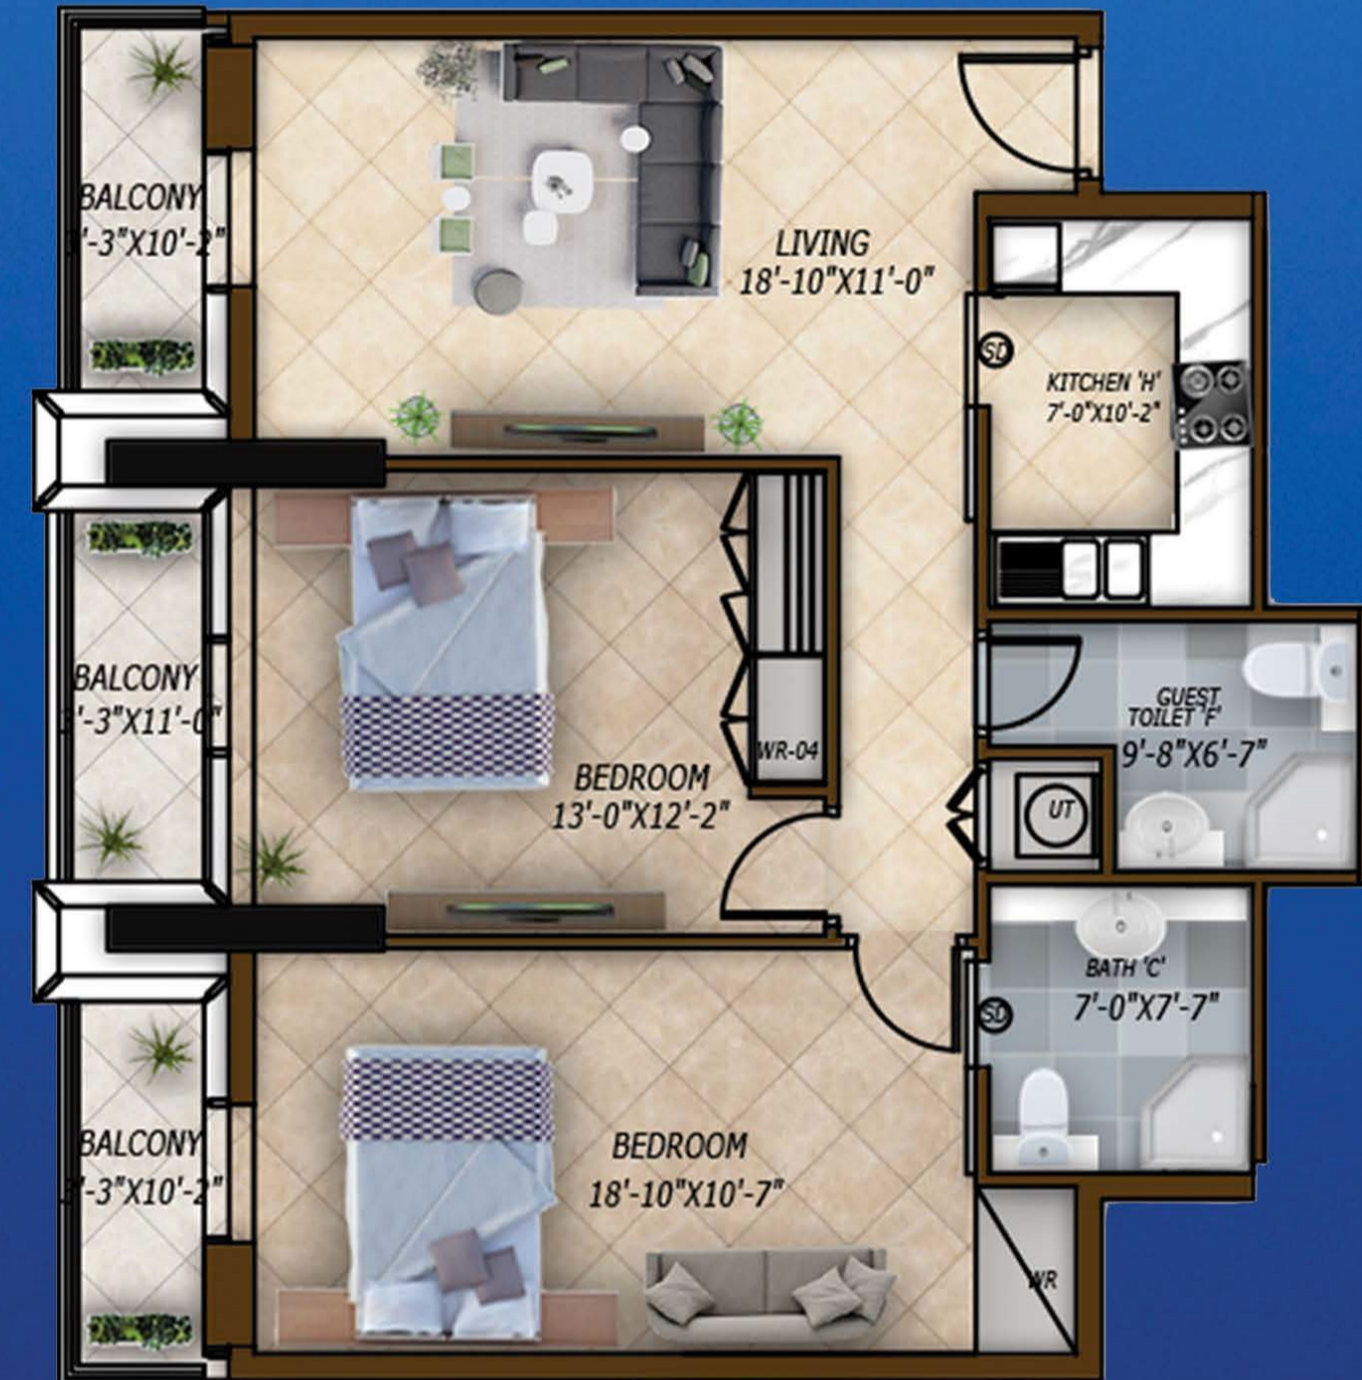

FLOOR PLAN

2 BED SUITE

TYPE 1
Area 1273-1490 sq.ft

TYPE 2
Area 1799 sq.ft

TYPE 3
Area 1578-1731 sq.ft

2 BED FLOOR PLAN
(1st to 19th floor)

GOLDCREST VIEWS-1

UNIT NAME	UNIT TYPE	AREA (SQ.FT.)	NO. OF UNITS
2 Bed Suite Type 1	2 x Bed	1273-1490	76
2 Bed Suite Type 2	2 x Bed	1799	76
2 Bed Suite Type 3	2 x Bed	1578-1731	38

TYPE 1
Area 1250-1461 sq.ft

TYPE 2
Area 1471-1500 sq.ft

2 BED SUITE

TYPE 3
Area 1539 sq.ft

TYPE 4
Area 1248-1411 sq.ft

2 BED FLOOR PLAN
 (1st to 8th floor)

GOLDCREST VIEWS-2

2 BED FLOOR PLAN
 (7th to 24th floor)
 (31st to 38th floor)

GOLDCREST VIEWS-2

UNIT NAME	UNIT TYPE	AREA (SQ.FT.)	NO. OF UNITS
2 Bed Suite Type 1	2 x Bed	1250-1461	64
2 Bed Suite Type 2	2 x Bed	1471-1500	32
2 Bed Suite Type 3	2 x Bed	1539	64
2 Bed Suite Type 4	2 x Bed	1248-1411	32