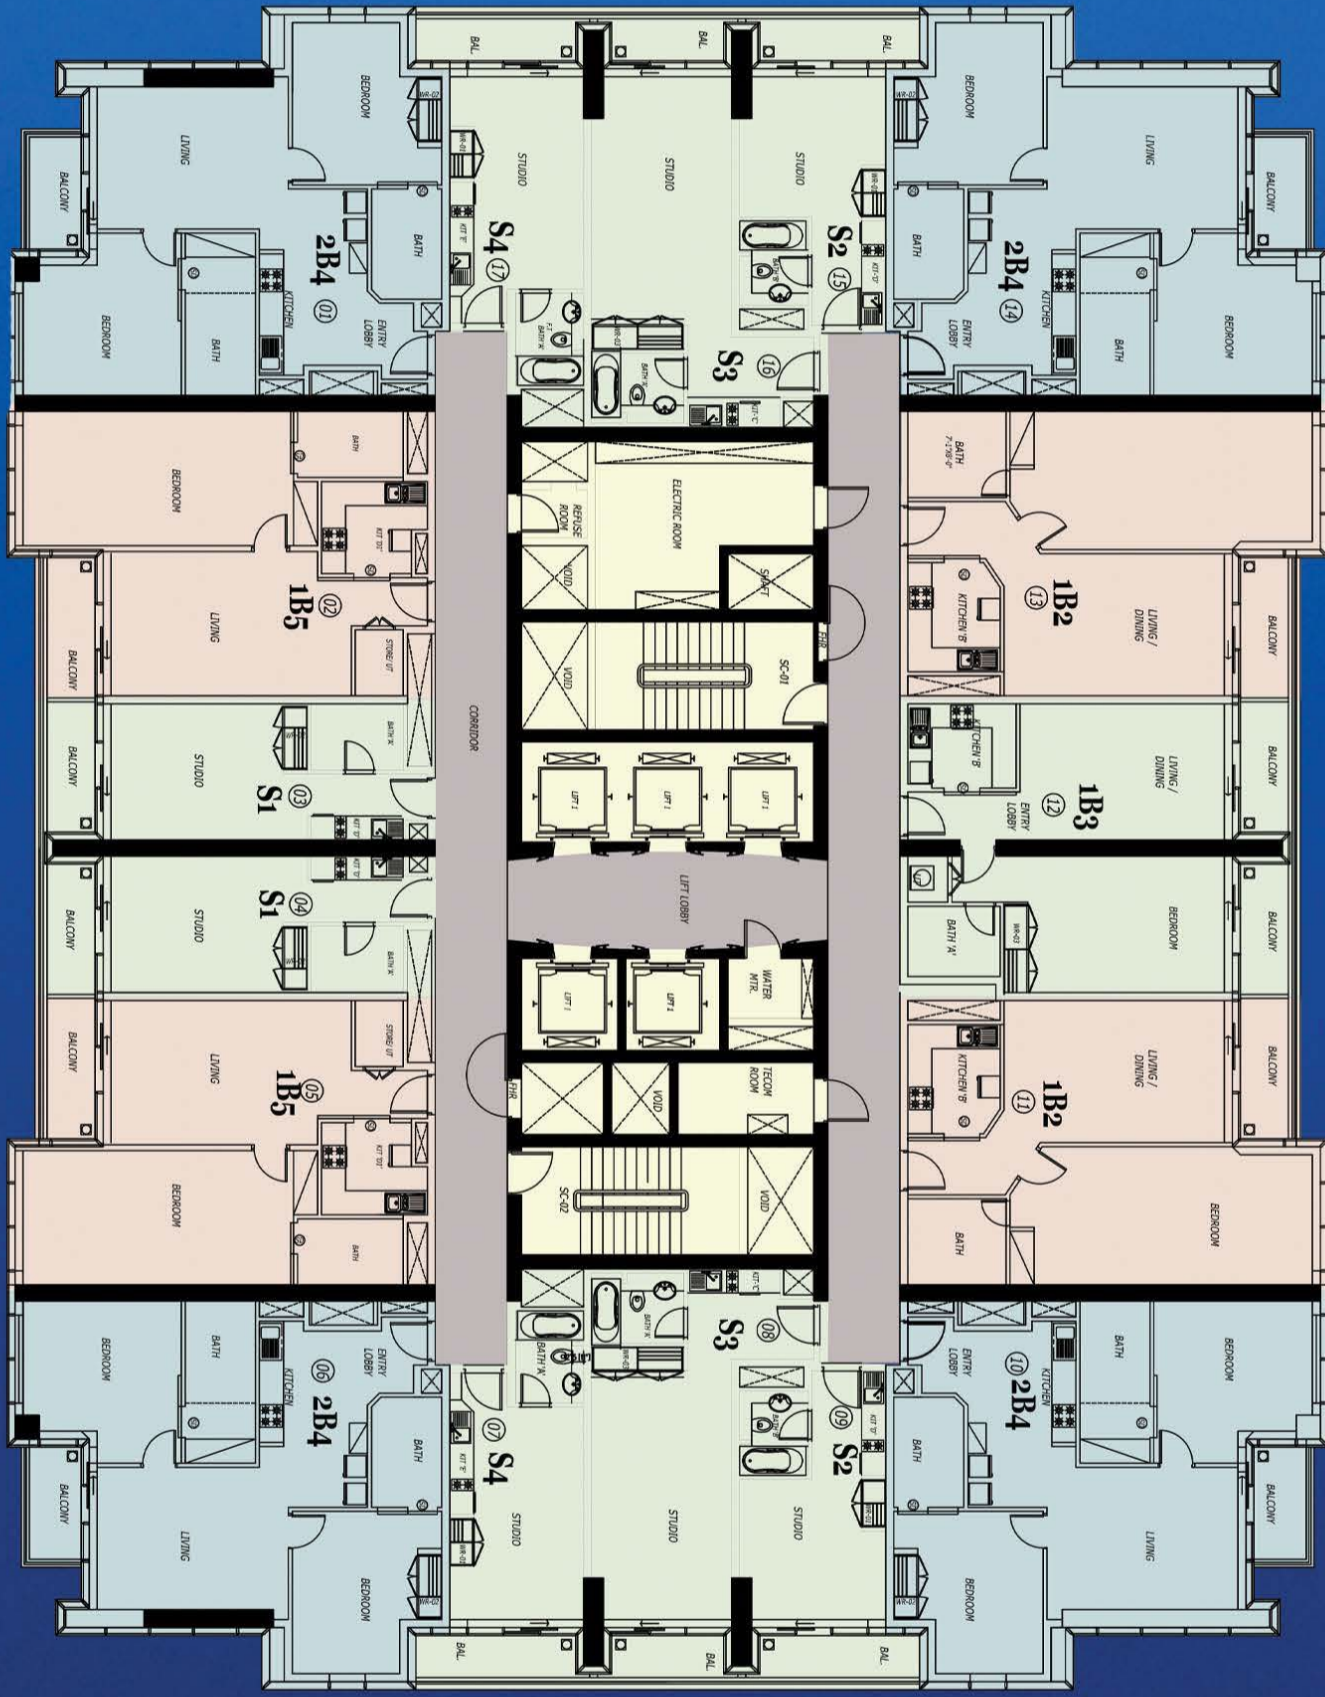

FLOOR PLAN

2 BED SUITE

TYPE 1
Area 1273-1490 sq.ft

TYPE 2
Area 1799 sq.ft

TYPE 3
Area 1578-1731 sq.ft

2 BED FLOOR PLAN
(1st to 19th floor)

GOLDCREST VIEWS-1

UNIT NAME	UNIT TYPE	AREA (SQ.FT.)	NO. OF UNITS
2 Bed Suite Type 1	2 x Bed	1273-1490	76
2 Bed Suite Type 2	2 x Bed	1799	76
2 Bed Suite Type 3	2 x Bed	1578-1731	38

TYPE 1
Area 1250-1461 sq.ft

TYPE 2
Area 1471-1500 sq.ft

2 BED SUITE

TYPE 3
Area 1539 sq.ft

TYPE 4
Area 1248-1411 sq.ft

2 BED FLOOR PLAN
 (1st to 8th floor)

GOLDCREST VIEWS-2

2 BED FLOOR PLAN
 (7th to 24th floor)
 (31st to 38th floor)

GOLDCREST VIEWS-2

UNIT NAME	UNIT TYPE	AREA (SQ.FT.)	NO. OF UNITS
2 Bed Suite Type 1	2 x Bed	1250-1461	64
2 Bed Suite Type 2	2 x Bed	1471-1500	32
2 Bed Suite Type 3	2 x Bed	1539	64
2 Bed Suite Type 4	2 x Bed	1248-1411	32