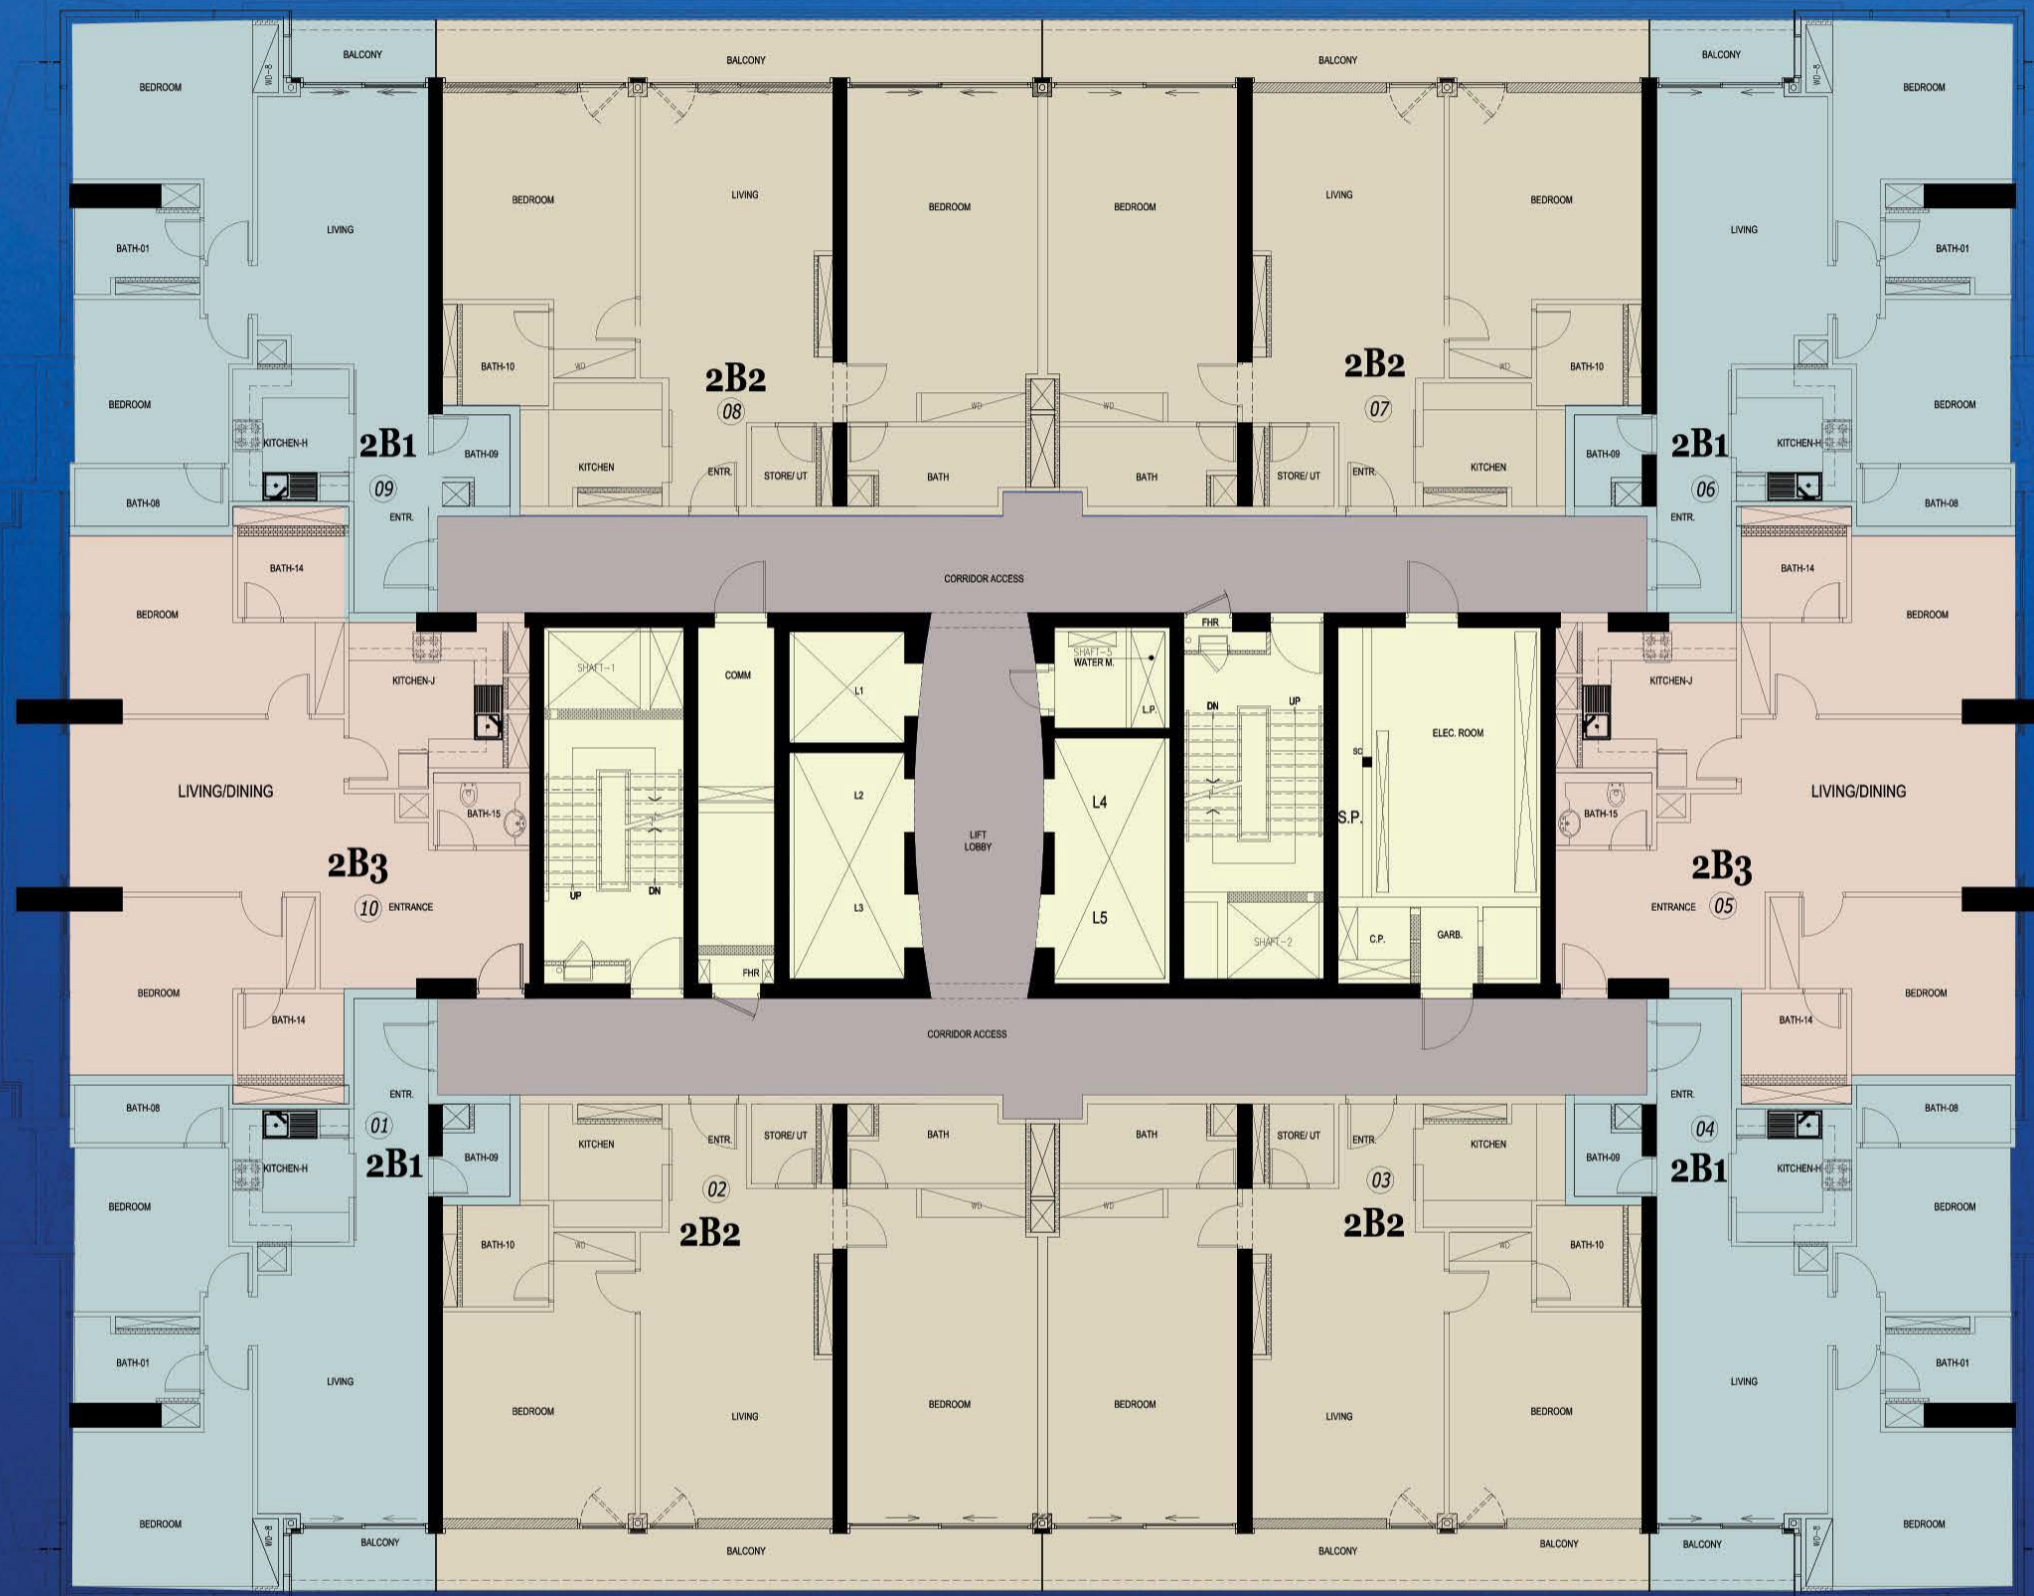

FLOOR PLAN

2 BED SUITE

TYPE 1
Area 1273-1490 sq.ft

TYPE 2
Area 1799 sq.ft

TYPE 3
Area 1578-1731 sq.ft

2 BED FLOOR PLAN
(1st to 19th floor)

GOLDCREST VIEWS-1

UNIT NAME	UNIT TYPE	AREA (SQ.FT.)	NO. OF UNITS
2 Bed Suite Type 1	2 x Bed	1273-1490	76
2 Bed Suite Type 2	2 x Bed	1799	76
2 Bed Suite Type 3	2 x Bed	1578-1731	38

TYPE 1
Area 1250-1461 sq.ft

TYPE 2
Area 1471-1500 sq.ft

2 BED SUITE

TYPE 3
Area 1539 sq.ft

TYPE 4
Area 1248-1411 sq.ft

2 BED FLOOR PLAN
 (1st to 8th floor)

GOLDCREST VIEWS-2

2 BED FLOOR PLAN
 (7th to 24th floor)
 (31st to 38th floor)

GOLDCREST VIEWS-2

UNIT NAME	UNIT TYPE	AREA (SQ.FT.)	NO. OF UNITS
2 Bed Suite Type 1	2 x Bed	1250-1461	64
2 Bed Suite Type 2	2 x Bed	1471-1500	32
2 Bed Suite Type 3	2 x Bed	1539	64
2 Bed Suite Type 4	2 x Bed	1248-1411	32