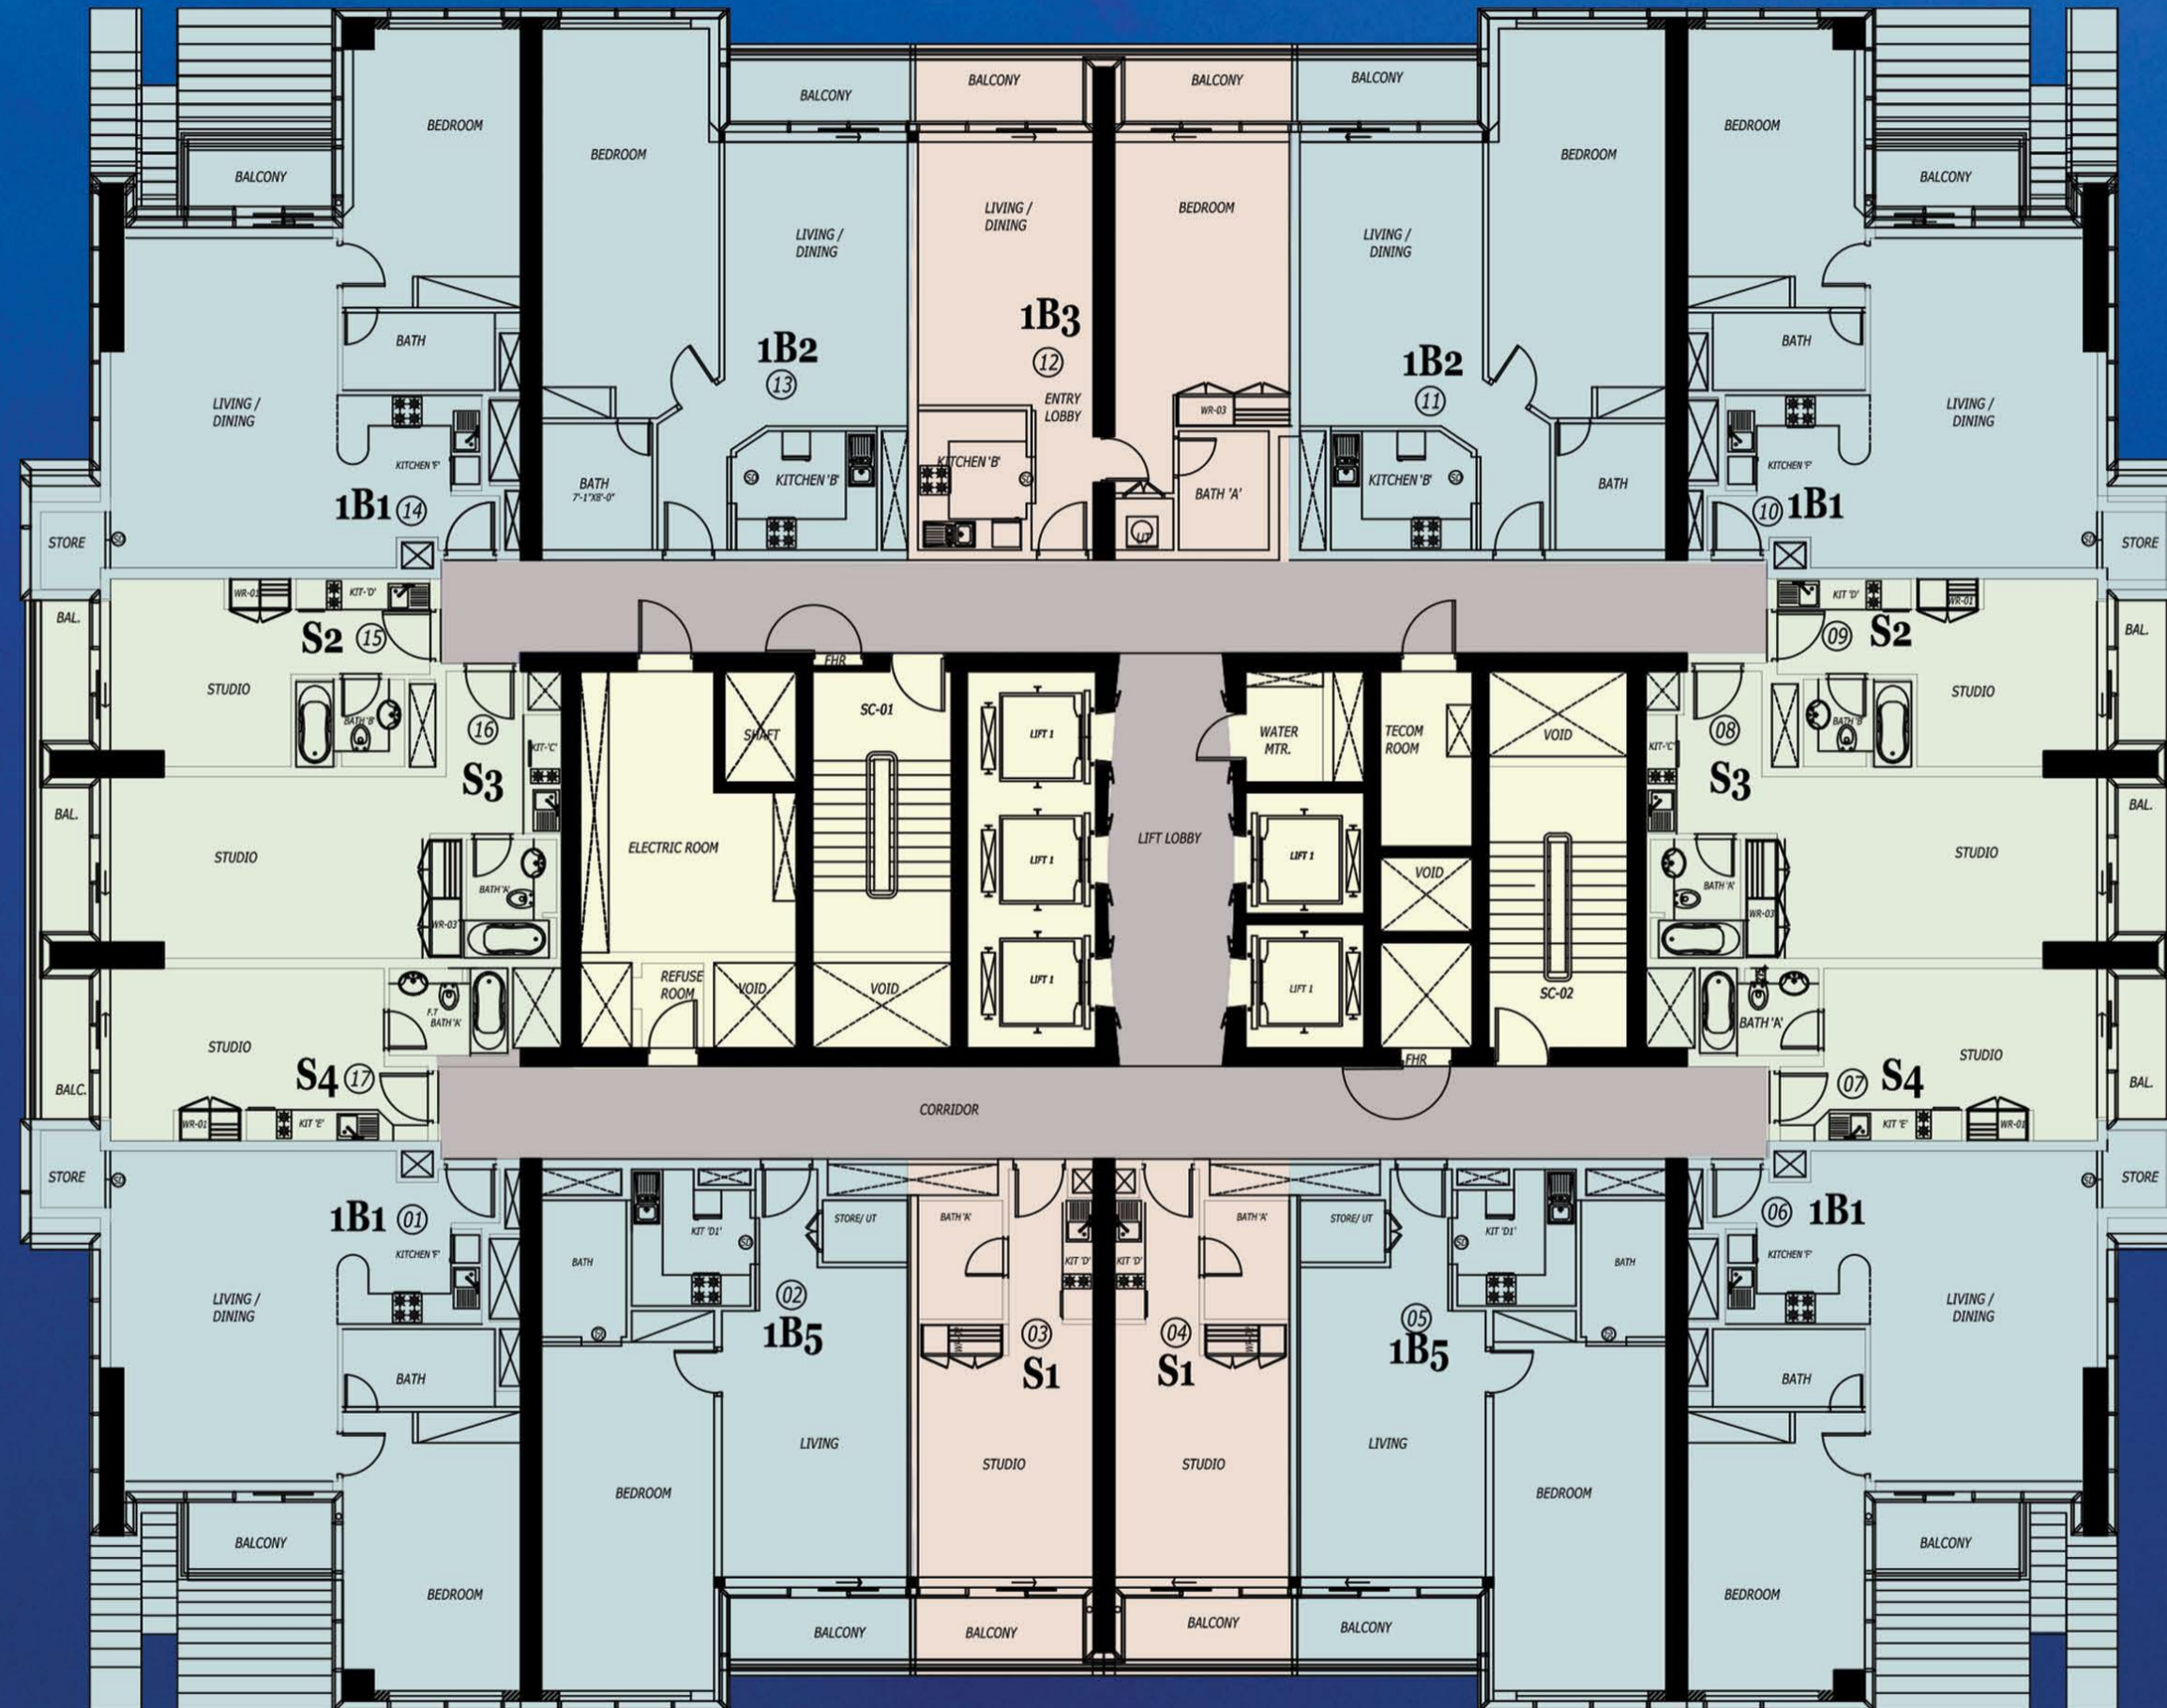

1 BED SUITE

TYPE 1
Area 1129-1231 sq.ft

TYPE 2
Area 1130 sq.ft

TYPE 3
Area 1092 sq.ft

TYPE 4

 Area 1004 sq.ft

TYPE 5

 Area 1121 sq.ft

1 BED SUITE

1 BED FLOOR PLAN
(9th to 15th floor)

GOLDCREST VIEWS-2

UNIT NAME	UNIT TYPE	AREA (SQ.FT.)	NO. OF UNITS
1 Bed Suite Type 1	1 x Bed	1129-1231	28
1 Bed Suite Type 2	1 x Bed	1130	30
1 Bed Suite Type 3	1 x Bed	1092	15
1 Bed Suite Type 4	1 x Bed	1004	6
1 Bed Suite Type 5	1 x Bed	1121	30