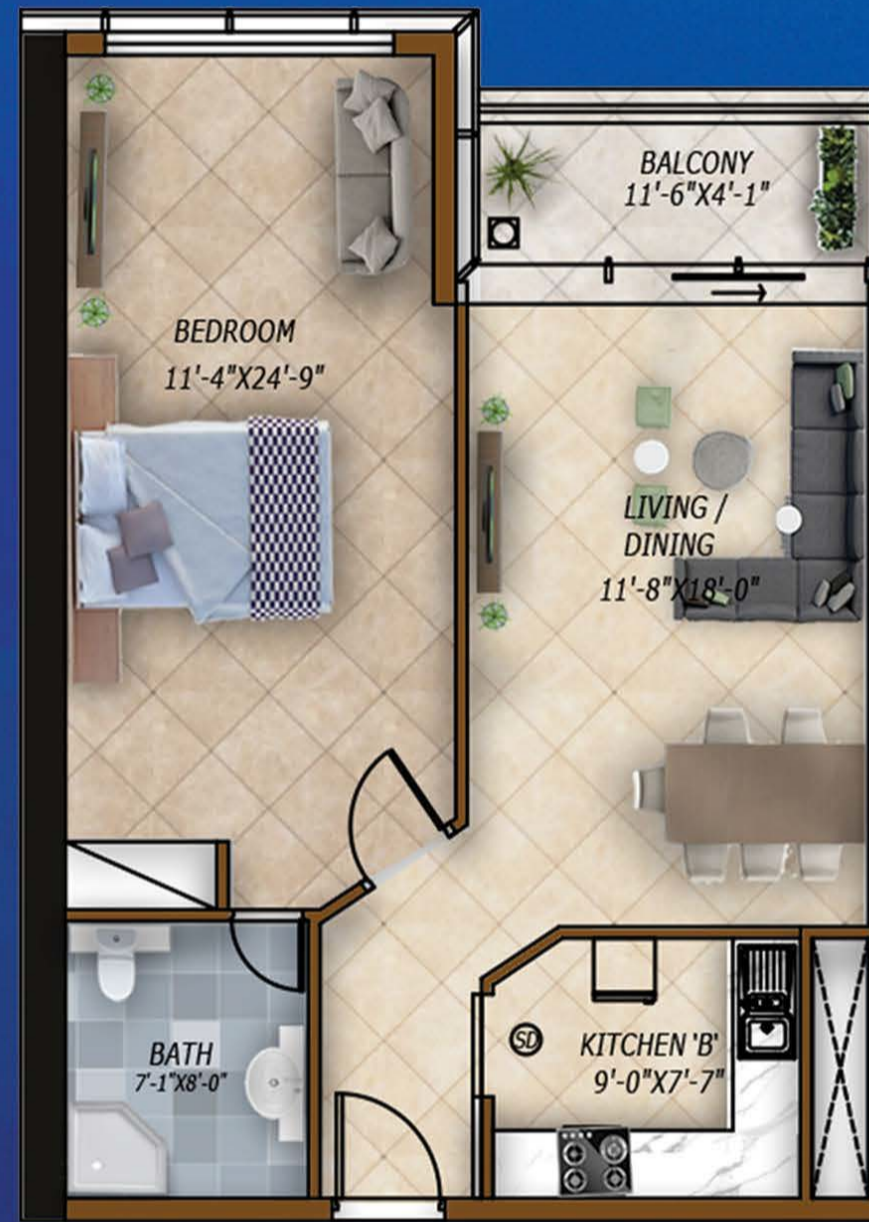

1 BED SUITE

TYPE 1
Area 1129-1231 sq.ft

TYPE 2
Area 1130 sq.ft

TYPE 3
Area 1092 sq.ft

TYPE 4

 Area 1004 sq.ft

TYPE 5

 Area 1121 sq.ft

1 BED SUITE

1 BED FLOOR PLAN
(9th to 15th floor)

GOLDCREST VIEWS-2

UNIT NAME	UNIT TYPE	AREA (SQ.FT.)	NO. OF UNITS
1 Bed Suite Type 1	1 x Bed	1129-1231	28
1 Bed Suite Type 2	1 x Bed	1130	30
1 Bed Suite Type 3	1 x Bed	1092	15
1 Bed Suite Type 4	1 x Bed	1004	6
1 Bed Suite Type 5	1 x Bed	1121	30